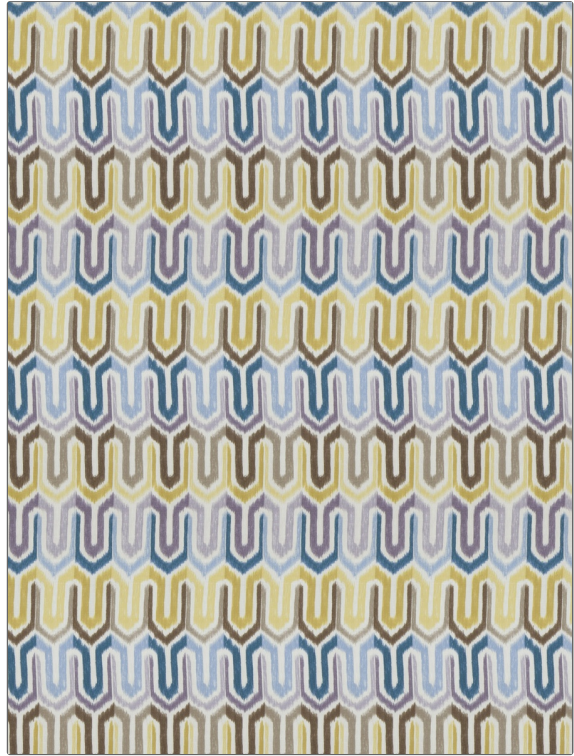

PATTERN Dulcina
COLOR 03

BRAND	APPLICATION
Fabricut	Fabric
USES	CATEGORIES
Bedding, Drapery, Multipurpose	Prints, Linen
COLORS	DESIGN TYPES
Blue, Lavender / Purple	Geometric, Global / Ethnic, Print Pattern, Chevron, Contemporary / Modern
RAILROADED	
Not Railroaded	

WIDTH	FINISH	VERTICAL REPEAT	HORIZONTAL REPEAT
54.00 in (137.16 cm)	Soil & Stain Repellent Finish	25.25 in (64.14 cm)	6.75 in (17.14 cm)
CONTENT	BACKING	FIRE CODES	DOUBLE RUBS
100% Linen		UFAC Class I	Exceeds 48,000 Double Rubs (Wyzenbeek Method)
PRODUCT NUMBER	COUNTRY	CLEANING CODES	
4601503	China	S	