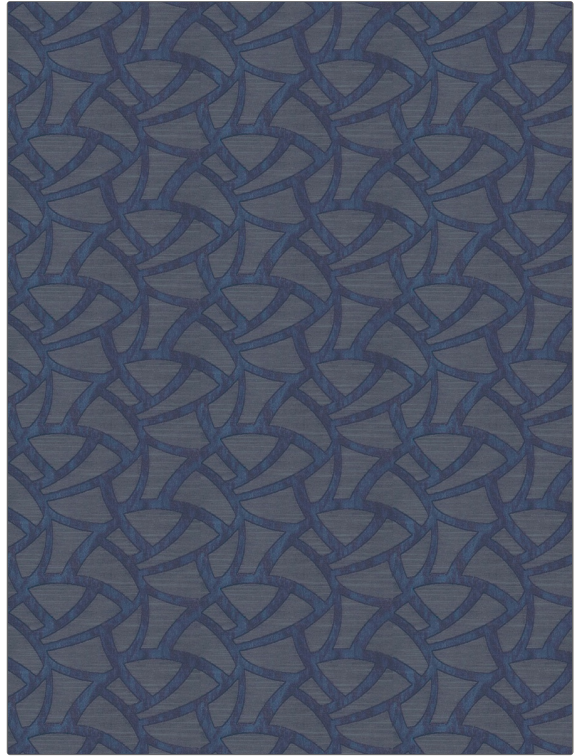

**PATTERN** Shinedown  
**COLOR** 03

**BRAND**  
**Fabricut**

**APPLICATION**  
**Fabric**

**USES**  
**Bedding, Drapery, Multipurpose**

**CATEGORIES**  
**Wovens**

**COLORS**  
**Blue**

**DESIGN TYPES**  
**Geometric, Contemporary / Modern, Abstract**

**SCALE**  
**Medium**

**RAILROADED**  
**Not Railroaded**

WIDTH	VERTICAL REPEAT	HORIZONTAL REPEAT	CONTENT
55.00 in (139.70 cm)	7.50 in (19.05 cm)	9.10 in (23.11 cm)	58% Polyester, 42% Cotton
BACKING	PRODUCT NUMBER	COUNTRY	CLEANING CODES
	4624103	India	S