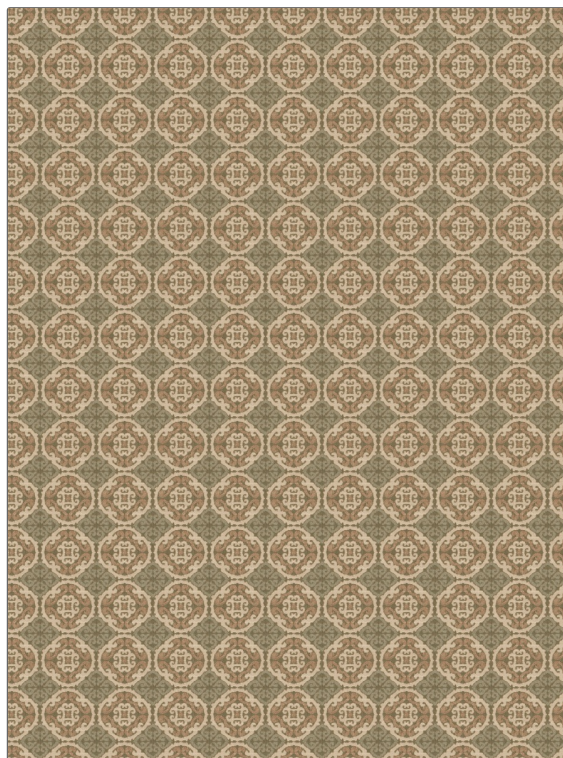

PATTERN	Nobu
COLOR	Oasis

BRAND	APPLICATION
Fabricut	Fabric
USES	CATEGORIES
Upholstery	Wovens
COLORS	DESIGN TYPES
Aqua / Teal, Off White / Ivory	Asian, Medallion, Dots / Circles
SCALE	RAILROADED
Small	Not Railroaded

WIDTH	FINISH	VERTICAL REPEAT	HORIZONTAL REPEAT
54.00 in (137.16 cm)	Soil & Stain Repellent Finish	2.75 in (6.98 cm)	2.75 in (6.98 cm)
CONTENT	BACKING	FIRE CODES	DOUBLE RUBS
59% Polyester, 33% Cotton, 8% Rayon	100% Acrylic Backing	UFAC Class I, Passes NFPA 260	Exceeds 18,000 Double Rubs (Wyzenbeek Method)
PRODUCT NUMBER	COUNTRY	CLEANING CODES	
4677004	USA	S	