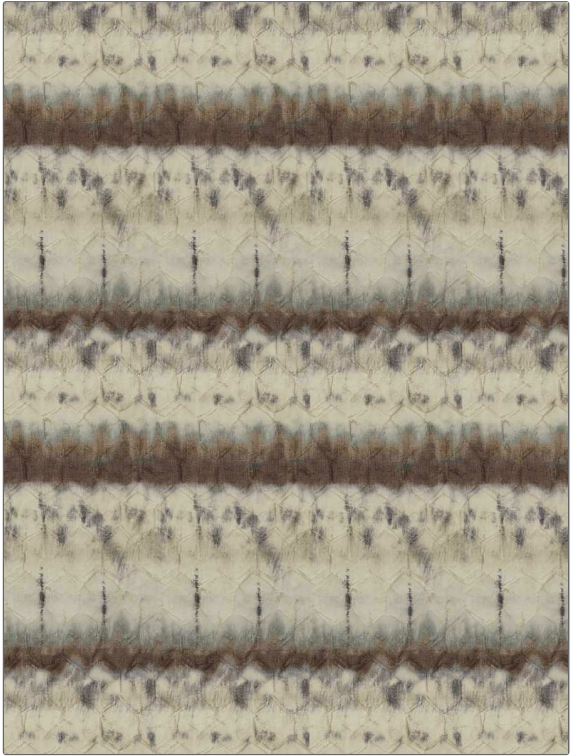

**PATTERN** Diversity  
**COLOR** 02

<b>BRAND</b>	<b>APPLICATION</b>
Fabricut	Fabric
<b>USES</b>	<b>CATEGORIES</b>
Bedding, Drapery	Faux Silk
<b>COLORS</b>	<b>DESIGN TYPES</b>
Grey, Brown, Linen, Metallic	Lattice / Fretwork, Contemporary / Modern, Abstract
<b>SCALE</b>	<b>RAILROADED</b>
Large	Not Railroaded

<b>WIDTH</b>	<b>VERTICAL REPEAT</b>	<b>HORIZONTAL REPEAT</b>	<b>CONTENT</b>
54.00 in (137.16 cm)	20.50 in (52.07 cm)	14.37 in (36.50 cm)	100% Polyester
<b>BACKING</b>	<b>PRODUCT NUMBER</b>	<b>COUNTRY</b>	<b>CLEANING CODES</b>
	4716102	India	S