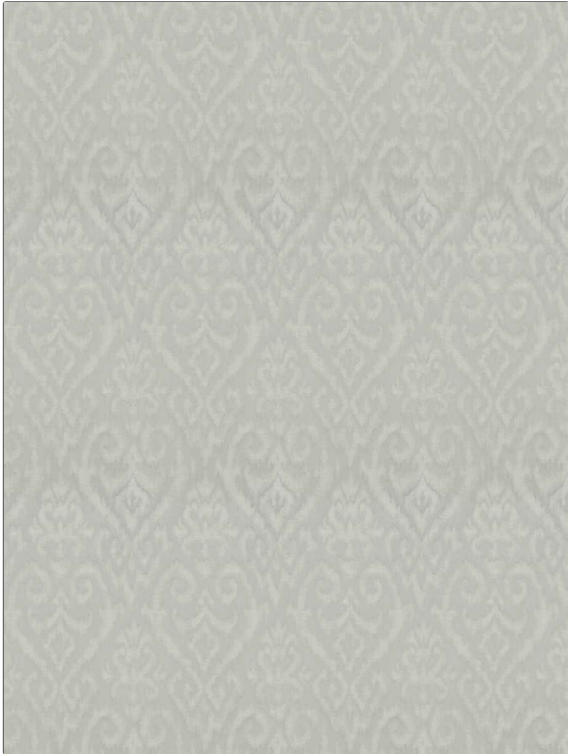

PATTERN	Reciprocity
COLOR	Silver
BRAND	APPLICATION
Fabricut	Fabric
USES	CATEGORIES
Bedding, Drapery	Faux Silk
BOOK	COLORS
Surroundings (4 Books) Storm	Grey
DESIGN TYPES	SCALE
Damask	Medium
RAILROADED	
Not Railroaded	

WIDTH	VERTICAL REPEAT	HORIZONTAL REPEAT	CONTENT
55.00 in (139.70 cm)	26.37 in (66.98 cm)	13.87 in (35.23 cm)	53% Polyester, 24% Cotton, 23% Linen
BACKING	PRODUCT NUMBER	DATE BOOKED	COUNTRY
	4732003	09/2021	India
CLEANING CODES			
S			