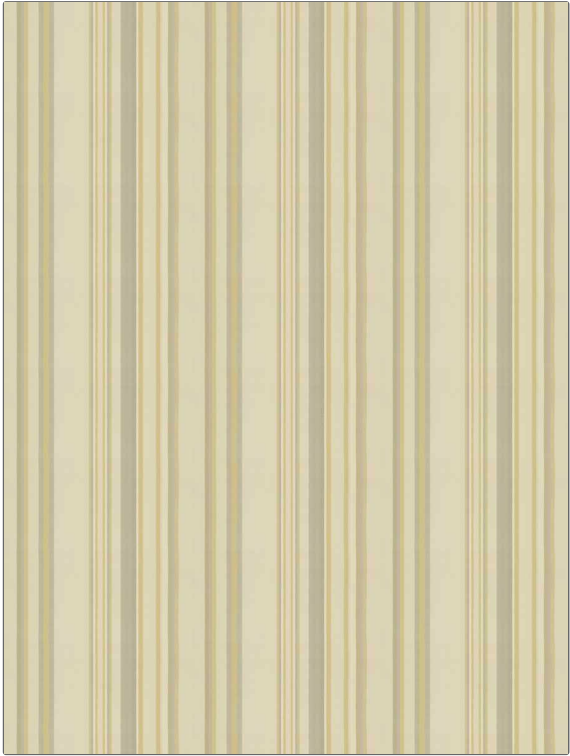

PATTERN Kindness Stripe
COLOR Goldleaf

BRAND	APPLICATION
Fabricut	Fabric
USES	CATEGORIES
Bedding, Drapery	Faux Silk
BOOK	COLORS
Surroundings (4 Books) Dune	Beige, Gold
DESIGN TYPES	SCALE
Stripes	Medium
RAILOADED	
Not Railroaded	

WIDTH	VERTICAL REPEAT	HORIZONTAL REPEAT	CONTENT
54.00 in (137.16 cm)	0.00 in (0.00 cm)	9.00 in (22.86 cm)	100% Polyester
BACKING	PRODUCT NUMBER	DATE BOOKED	COUNTRY
	4755601	09/2021	India
CLEANING CODES			
S			