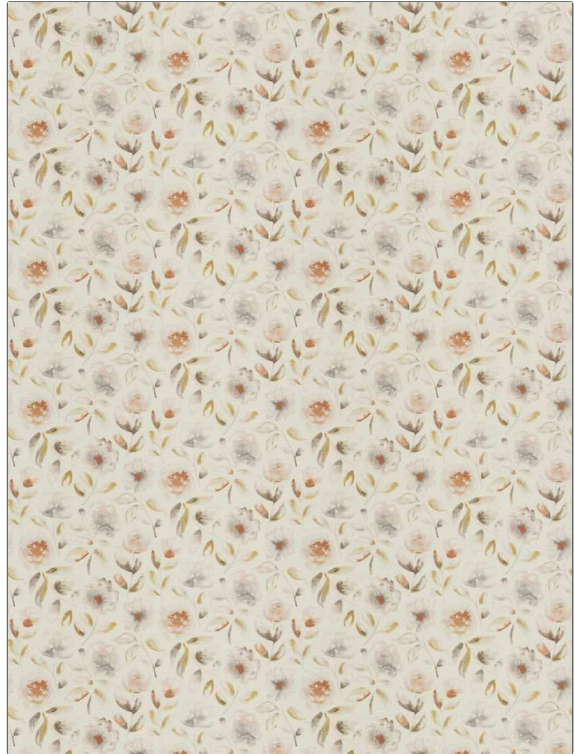

PATTERN	Love Language
COLOR	Clay
BRAND	APPLICATION
Fabricut	Fabric
USES	CATEGORIES
Bedding, Drapery	Prints, Faux Silk
BOOK	COLORS
Surroundings (4 Books) Dune	Orange / Spice, Pink
DESIGN TYPES	SCALE
Floral, Print Pattern	Large
RAILOADED	
Not Railroaded	

WIDTH	VERTICAL REPEAT	HORIZONTAL REPEAT	CONTENT
54.00 in (137.16 cm)	18.00 in (45.72 cm)	18.00 in (45.72 cm)	100% Polyester
BACKING	PRODUCT NUMBER	DATE BOOKED	COUNTRY
	4758703	09/2021	India
CLEANING CODES			
S			