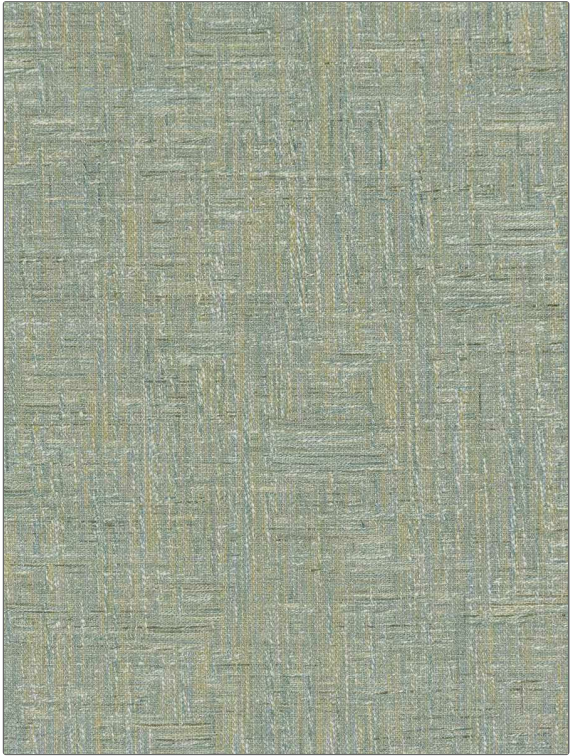

**PATTERN** Encouragement  
**COLOR** 02

**BRAND**  
**Fabricut**

**APPLICATION**  
**Fabric**

**USES**  
**Bedding, Drapery, Multipurpose**

**CATEGORIES**  
**Wovens**

**COLORS**  
**Aqua / Teal, Light Green**

**DESIGN TYPES**  
**Texture Plain, Abstract**

**RAILROADED**  
**Not Railroaded**

<b>WIDTH</b>	<b>VERTICAL REPEAT</b>	<b>HORIZONTAL REPEAT</b>	<b>CONTENT</b>
55.00 in (139.70 cm)	0.00 in (0.00 cm)	0.00 in (0.00 cm)	79% Polyester, 21% Rayon
<b>BACKING</b>	<b>DOUBLE RUBS</b>	<b>PRODUCT NUMBER</b>	<b>COUNTRY</b>
	Exceeds 51,000 Double Rubs (Wyzenbeek Method)	4778102	India
<b>CLEANING CODES</b>			
S			