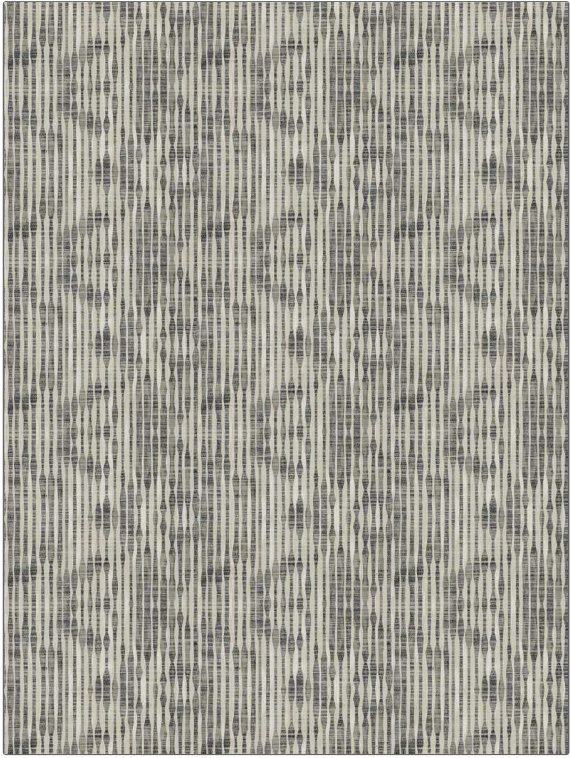

**PATTERN** Wellness Stripe  
**COLOR** 01

<b>BRAND</b>	<b>APPLICATION</b>
Fabricut	Fabric
<b>USES</b>	<b>CATEGORIES</b>
Bedding, Drapery	Faux Silk
<b>COLORS</b>	<b>DESIGN TYPES</b>
Black, Grey, Blue	Stripes, Contemporary / Modern, Abstract
<b>SCALE</b>	<b>RAILROADED</b>
Small	Not Railroaded

<b>WIDTH</b>	<b>VERTICAL REPEAT</b>	<b>HORIZONTAL REPEAT</b>	<b>CONTENT</b>
54.00 in (137.16 cm)	8.00 in (20.32 cm)	9.25 in (23.50 cm)	100% Polyester
<b>BACKING</b>	<b>PRODUCT NUMBER</b>	<b>COUNTRY</b>	<b>CLEANING CODES</b>
	4779601	India	S