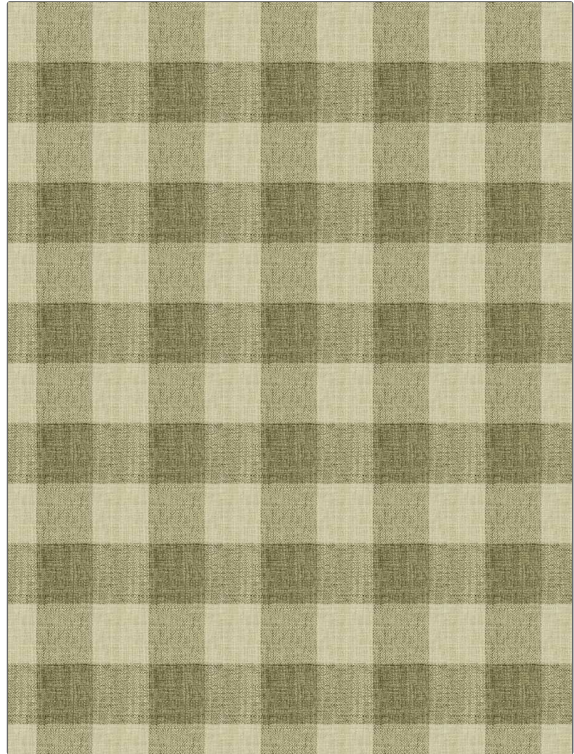

PATTERN	Namesake
COLOR	Herbal
BRAND	APPLICATION
Fabricut	Fabric
USES	CATEGORIES
Upholstery	Wovens
BOOK	COLORS
Natural Home Terra Spice	Green
DESIGN TYPES	SCALE
Jacquard Pattern, Check / Plaid	Medium
RAILROADED	
Not Railroaded	

WIDTH	VERTICAL REPEAT	HORIZONTAL REPEAT	CONTENT
55.00 in (139.70 cm)	5.62 in (14.27 cm)	5.37 in (13.64 cm)	100% Polyester
BACKING	FIRE CODES	DOUBLE RUBS	PRODUCT NUMBER
	UFAC Class I / NFPA 260	Exceeds 30,000 Double Rubs (Wyzenbeek Method)	4864204
DATE BOOKED	COUNTRY	CLEANING CODES	
09/2021	India	S	