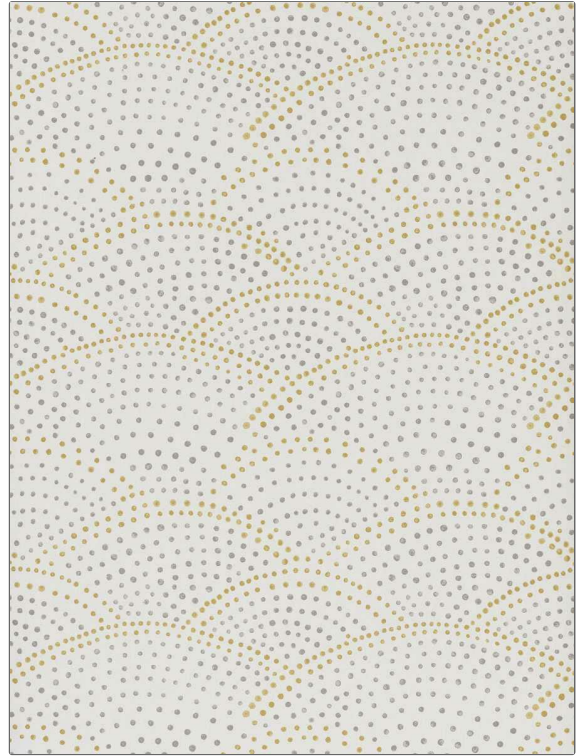

# FABRICUT® Wallcovering Product Details

**PATTERN** 50342W Borna  
**COLOR** DUNE-01

**BRAND**

**Fabricut**

**APPLICATION**

**Wallcovering**

**CATEGORIES**

**Non - Woven, Prints**

**BOOK**

**Natural Subtleties  
Wallcoverings**

**COLORS**

**Grey, Gold**

**DESIGN TYPES**

**Print Pattern,  
Contemporary / Modern,  
Bargello, Dots / Circles**

**SCALE**

**Medium**

**WIDTH**

**20.50 in (52.07 cm)**

**VERTICAL REPEAT**

**10.40 in (26.42 cm)**

**HORIZONTAL REPEAT**

**20.50 in (52.07 cm)**

**CONTENT**

**100% Nonwoven**