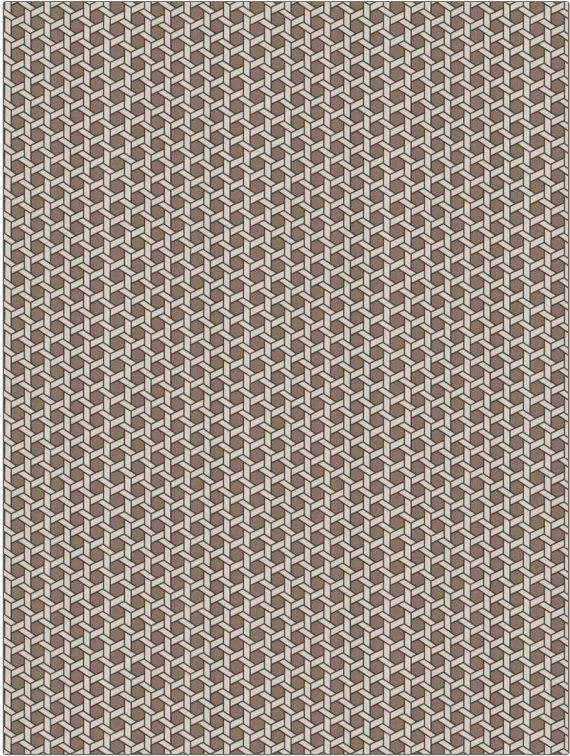

**PATTERN** Alaric  
**COLOR** 01

<b>BRAND</b>	<b>APPLICATION</b>
Fabricut	Fabric
<b>USES</b>	<b>CATEGORIES</b>
Bedding, Drapery, Multipurpose	Prints
<b>COLORS</b>	<b>DESIGN TYPES</b>
Black, Linen	Geometric, Lattice / Fretwork, Print Pattern
<b>SCALE</b>	<b>RAILROADED</b>
Small	Not Railroaded

<b>WIDTH</b>	<b>FINISH</b>	<b>VERTICAL REPEAT</b>	<b>HORIZONTAL REPEAT</b>
54.00 in (137.16 cm)	Soil & Stain Repellent Finish	2.25 in (5.72 cm)	6.75 in (17.14 cm)
<b>CONTENT</b>	<b>BACKING</b>	<b>FIRE CODES</b>	<b>DOUBLE RUBS</b>
100% Cotton		UFAC Class I / NFPA 260	Exceeds 9,000 Double Rubs (Wyzenbeek Method)
<b>PRODUCT NUMBER</b>	<b>COUNTRY</b>	<b>CLEANING CODES</b>	
5120701	USA	S	