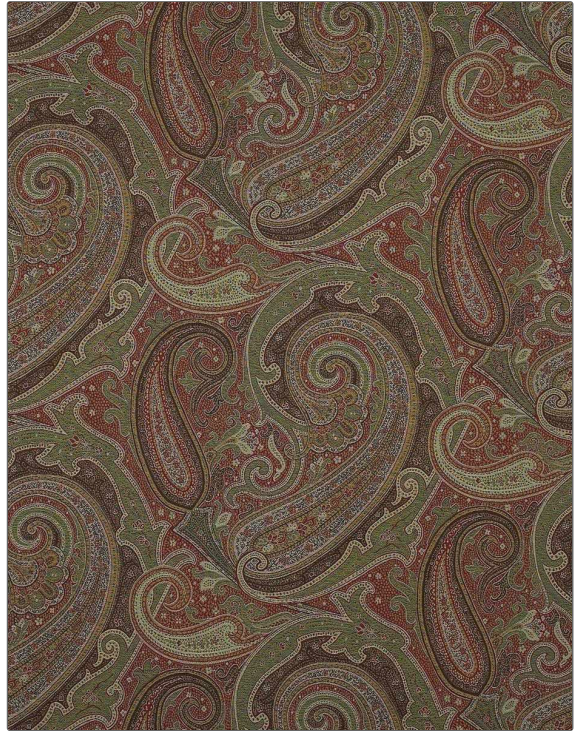

PATTERN **Ajuga**
COLOR **Rosso**

| | |
|---|-----------------------|
| BRAND | APPLICATION |
| Etro | Fabric |
| USES | CATEGORIES |
| Bedding, Multipurpose, Upholstery | Wovens |
| COLORS | DESIGN TYPES |
| Brown, Gold, Green, Red, Multi-Color | Paisley |
| SCALE | RAILROADED |
| Large | Not Railroaded |

| | | | |
|-----------------------------|----------------------------|----------------------------|----------------------------------|
| WIDTH | VERTICAL REPEAT | HORIZONTAL REPEAT | CONTENT |
| 56.00 in (142.24 cm) | 16.90 in (42.93 cm) | 28.00 in (71.12 cm) | 75% Cotton, 25% Polyester |
| BACKING | PRODUCT NUMBER | COUNTRY | |
| | 5150501 | Italy | |