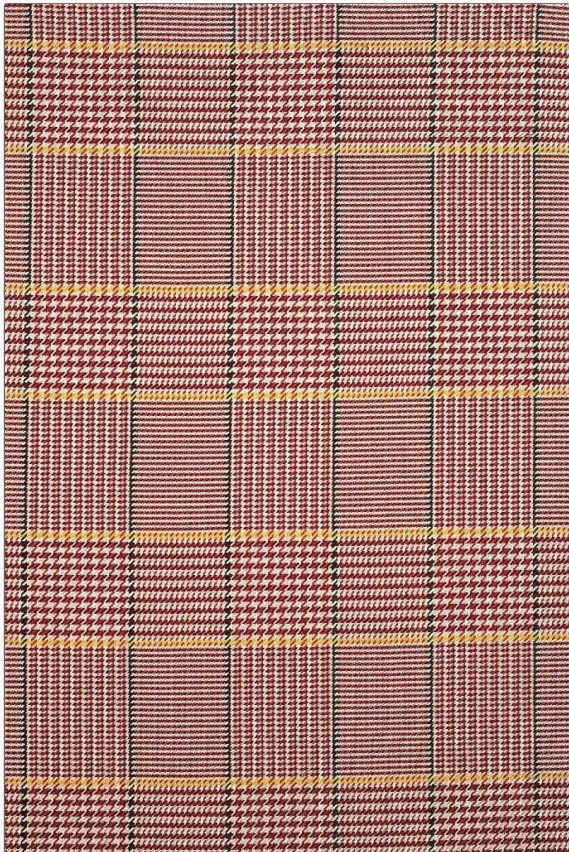

PATTERN Argyll
COLOR Mattone

BRAND	APPLICATION
Etro	Fabric
USES	CATEGORIES
Upholstery	Wovens
COLORS	DESIGN TYPES
Yellow, Green, Red, Burgundy, Multi-Color	Check / Plaid, Houndstooth
SCALE	RAILROADED
Medium	Not Railroaded

WIDTH	VERTICAL REPEAT	HORIZONTAL REPEAT	CONTENT
55.00 in (139.70 cm)	14.00 in (35.56 cm)	0.00 in (0.00 cm)	100% Cotton
BACKING	PRODUCT NUMBER	COUNTRY	
	5171902	Italy	

ADDITIONAL PRODUCT NOTES

Dry Clean Only