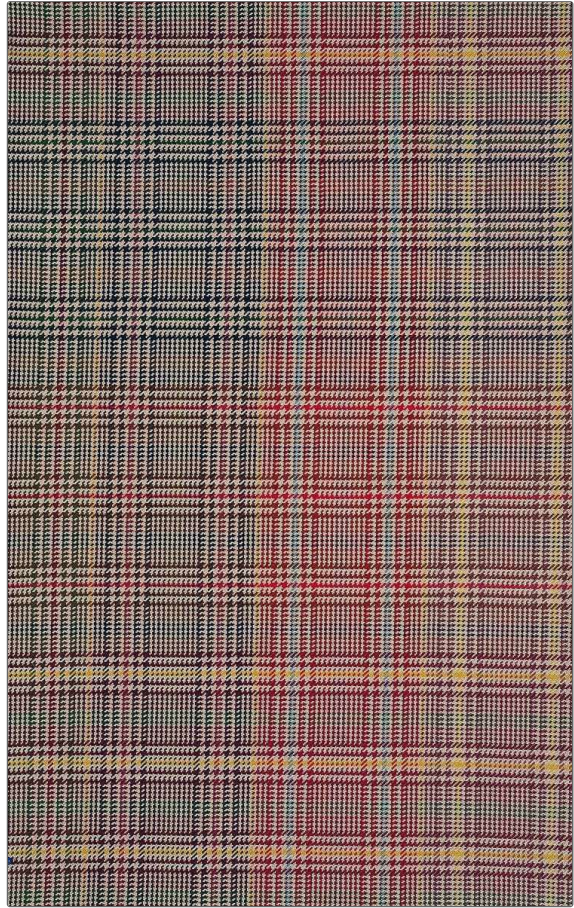

PATTERN Ossian
COLOR Trifoglio

BRAND	APPLICATION
Etro	Fabric
USES	CATEGORIES
Upholstery	Wovens
COLORS	DESIGN TYPES
Multi-Color	Check / Plaid
SCALE	RAILROADED
Large	Not Railroaded

WIDTH	VERTICAL REPEAT	HORIZONTAL REPEAT	CONTENT
55.00 in (139.70 cm)	35.00 in (88.90 cm)	0.00 in (0.00 cm)	100% Cotton
BACKING	DOUBLE RUBS	PRODUCT NUMBER	COUNTRY
	Exceeds 20,000 Double Rubs (Wyzenbeek Method)	5172701	Italy

ADDITIONAL PRODUCT NOTES

Passes 20,000 Martindale Tst, Dry Clean Only