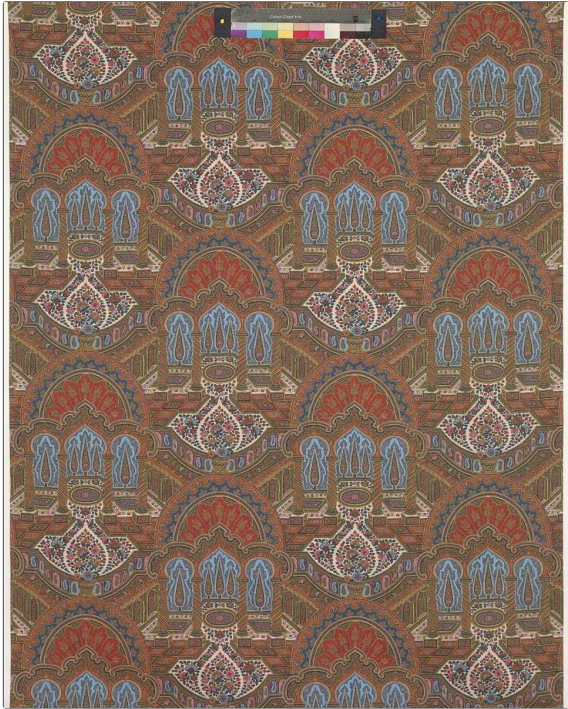

PATTERN Forbidden City
COLOR Terracotta

BRAND	APPLICATION
Etro	Fabric
USES	CATEGORIES
Bedding, Drapery, Multipurpose, Upholstery	Prints
COLORS	DESIGN TYPES
Multi-Color	Asian, Novelty, Paisley
SCALE	RAILROADED
Medium	Not Railroaded

WIDTH	VERTICAL REPEAT	HORIZONTAL REPEAT	CONTENT
55.00 in (139.70 cm)	24.50 in (62.23 cm)	0.00 in (0.00 cm)	100% Cotton
BACKING	PRODUCT NUMBER	COUNTRY	
	5236901	Italy	

ADDITIONAL PRODUCT NOTES

Dry Clean Only