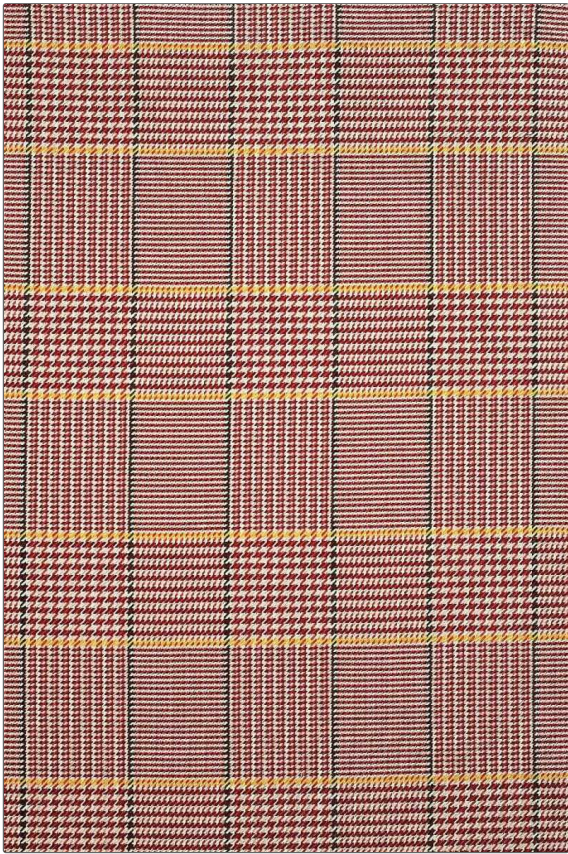

**PATTERN** Argyll  
**COLOR** 02

<b>BRAND</b>	<b>APPLICATION</b>
<b>Etro</b>	<b>Fabric</b>
<b>USES</b>	<b>CATEGORIES</b>
<b>Upholstery</b>	<b>Wovens</b>
<b>COLORS</b>	<b>DESIGN TYPES</b>
<b>Yellow, Green, Red, Burgundy, Multi-Color</b>	<b>Check / Plaid, Houndstooth</b>
<b>SCALE</b>	<b>RAILROADED</b>
<b>Medium</b>	<b>Not Railroaded</b>

WIDTH	VERTICAL REPEAT	HORIZONTAL REPEAT	CONTENT
55.00 in (139.70 cm)	14.00 in (35.56 cm)	0.00 in (0.00 cm)	100% Cotton
BACKING	PRODUCT NUMBER	COUNTRY	
	5259702	Italy	

**ADDITIONAL PRODUCT NOTES**

Dry Clean Only