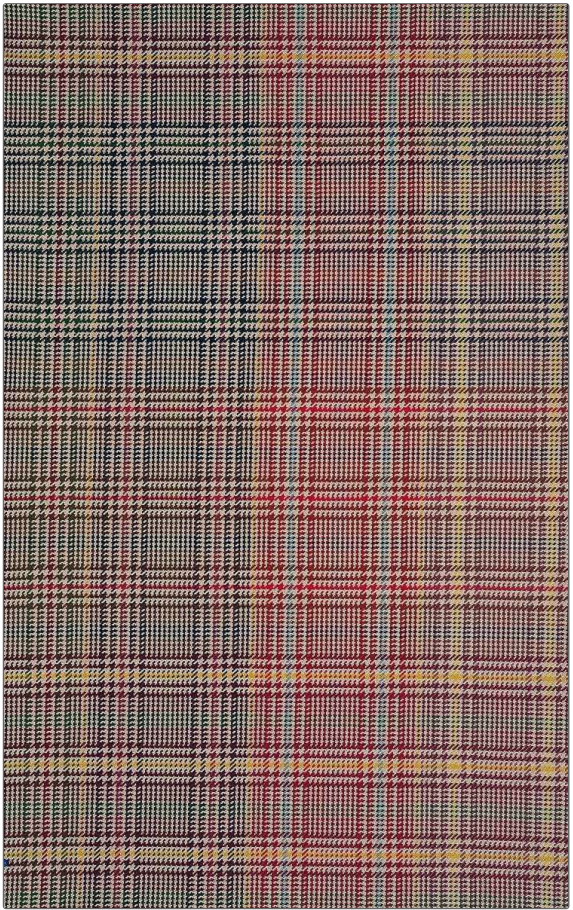

PATTERN Ossian
COLOR 01

BRAND	APPLICATION
Etro	Fabric
USES	CATEGORIES
Upholstery	Wovens
COLORS	DESIGN TYPES
Multi-Color	Check / Plaid
SCALE	RAILROADED
Large	Not Railroaded

WIDTH	VERTICAL REPEAT	HORIZONTAL REPEAT	CONTENT
55.00 in (139.70 cm)	35.00 in (88.90 cm)	0.00 in (0.00 cm)	100% Cotton
BACKING	DOUBLE RUBS	PRODUCT NUMBER	COUNTRY
	Exceeds 20,000 Double Rubs (Wyzenbeek Method)	5260301	Italy

ADDITIONAL PRODUCT NOTES

Passes 20,000 Martindale Tst, Dry Clean Only