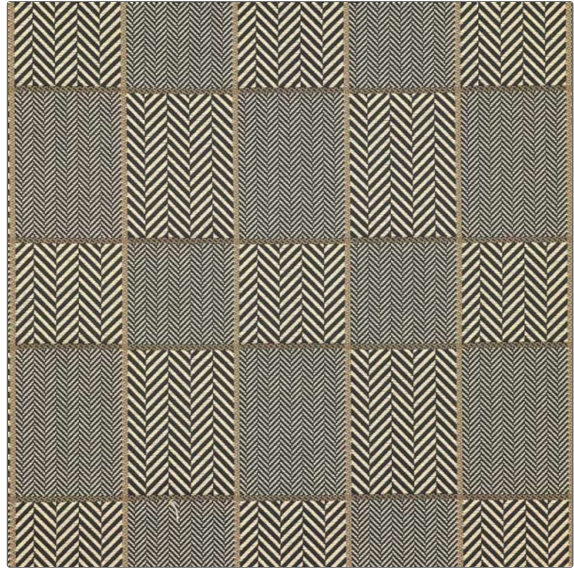

PATTERN Eilean
COLOR 01

BRAND
Etro

APPLICATION
Fabric

USES
Upholstery

CATEGORIES
Wovens

COLORS
Black, Beige

DESIGN TYPES
Geometric, Herringbone, Check / Plaid, Contemporary / Modern

SCALE
Medium

RAILROADED
Not Railroaded

WIDTH	VERTICAL REPEAT	HORIZONTAL REPEAT	CONTENT
57.00 in (144.78 cm)	10.60 in (26.92 cm)	0.00 in (0.00 cm)	100% Cotton
BACKING	PRODUCT NUMBER	COUNTRY	
	5286201	Italy	

ADDITIONAL PRODUCT NOTES