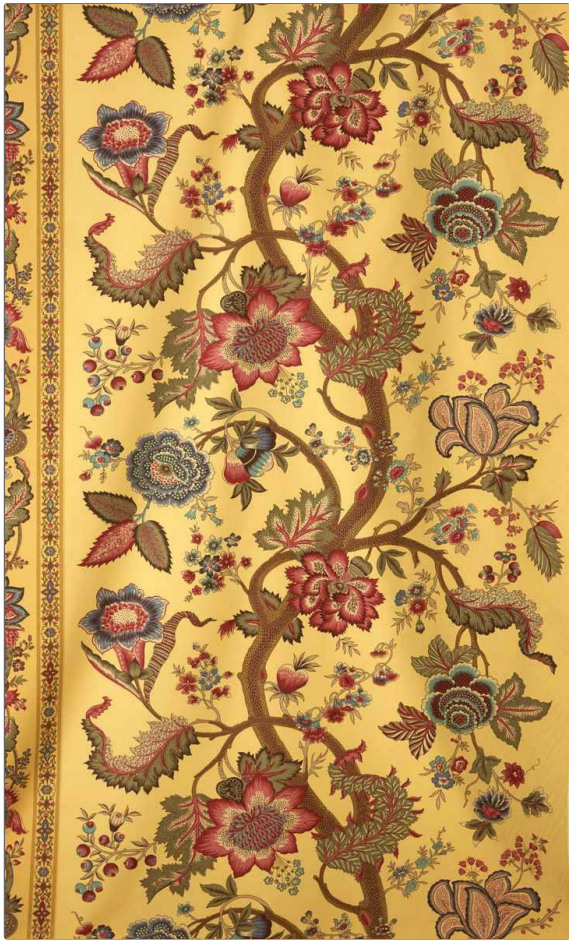

PATTERN Agra
COLOR 02

BRAND	APPLICATION
Jean Monro	Fabric
USES	CATEGORIES
Bedding, Drapery, Multipurpose, Upholstery	Prints
COLORS	DESIGN TYPES
Yellow, Red	Floral, Jacobean
SCALE	RAILROADED
Large	Not Railroaded

WIDTH	VERTICAL REPEAT	HORIZONTAL REPEAT	CONTENT
55.00 in (139.70 cm)	38.50 in (97.79 cm)	0.00 in (0.00 cm)	100% Cotton
BACKING	PRODUCT NUMBER	COUNTRY	
	5364902	United Kingdom	

ADDITIONAL PRODUCT NOTES

Dry Clean Only