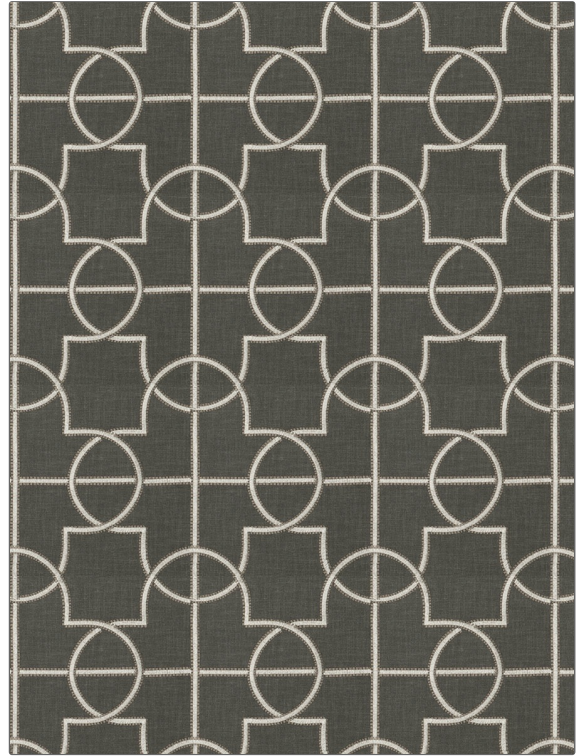

PATTERN Farina
COLOR 05

BRAND	APPLICATION
Fabricut	Fabric
USES	CATEGORIES
Bedding, Drapery	Crewels / Embroideries
COLORS	DESIGN TYPES
Grey	Embroidery, Lattice / Fretwork, Contemporary / Modern
SCALE	RAILROADED
Large	Not Railroaded

WIDTH	VERTICAL REPEAT	HORIZONTAL REPEAT	CONTENT
51.00 in (129.54 cm)	9.00 in (22.86 cm)	8.62 in (21.89 cm)	Embroidery: 100% Polyester, Base: 100% Polyester
BACKING	PRODUCT NUMBER	COUNTRY	CLEANING CODES
	5477405	India	S