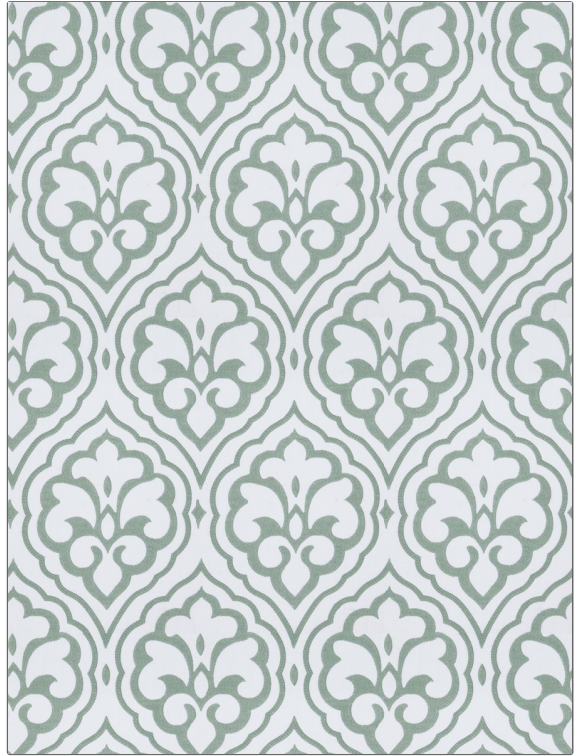

PATTERN **Aspire Damask**
COLOR **01**

BRAND	APPLICATION
Fabricut	Fabric
USES	CATEGORIES
Bedding, Drapery	Crewels / Embroideries
COLORS	DESIGN TYPES
Aqua / Teal	Medallion, Damask
SCALE	RAILROADED
Medium	Not Railroaded

WIDTH	VERTICAL REPEAT	HORIZONTAL REPEAT	CONTENT
47.00 in (119.38 cm)	15.25 in (38.74 cm)	9.00 in (22.86 cm)	Embroidery: 100% Polyester, Base: 100% Cotton
BACKING	PRODUCT NUMBER	COUNTRY	CLEANING CODES
	5478001	India	S