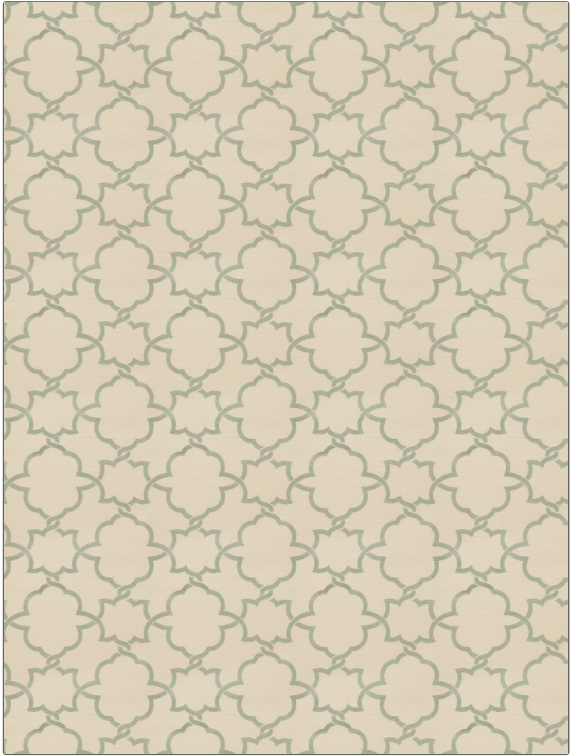

Fabric Product Details

PATTERN Ideology
COLOR Spa

BRAND	APPLICATION
Fabricut	Fabric
USES	CATEGORIES
Bedding, Drapery	Crewels / Embroideries
COLORS	DESIGN TYPES
Aqua / Teal	Embroidery, Lattice / Fretwork
SCALE	RAILROADED
Large	Not Railroaded

WIDTH	VERTICAL REPEAT	HORIZONTAL REPEAT	CONTENT
51.00 in (129.54 cm)	12.50 in (31.75 cm)	12.50 in (31.75 cm)	Embroidery: 100% Viscose, Base: 86% Polyester, 14% Cotton
BACKING	PRODUCT NUMBER	COUNTRY	CLEANING CODES
	5491602	India	S