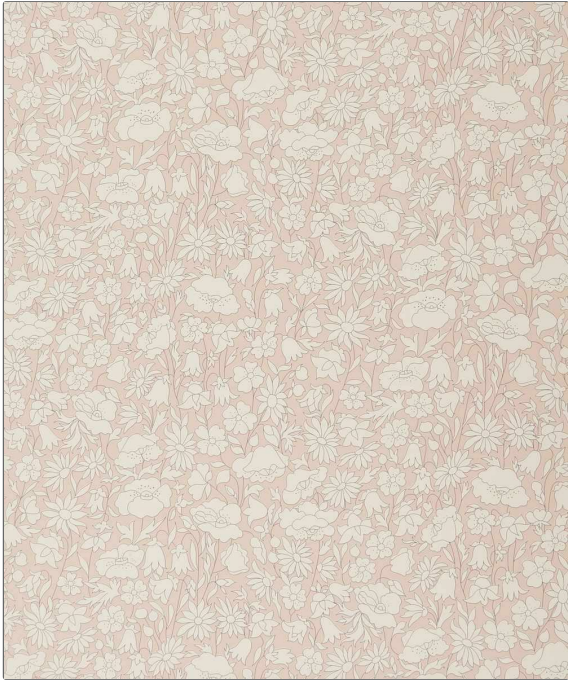

**PATTERN** Poppy Meadow WP  
**COLOR** 504

<b>BRAND</b>	<b>APPLICATION</b>
Liberty of London	Wallcovering
<b>CATEGORIES</b>	<b>COLORS</b>
Non - Woven, ASTM-E84, Wallpaper, En 15102, Prints	Pink, Off White / Ivory
<b>DESIGN TYPES</b>	<b>SCALE</b>
Floral	Large

<b>WIDTH</b>	<b>VERTICAL REPEAT</b>	<b>HORIZONTAL REPEAT</b>	<b>CONTENT</b>
27.00 in (68.58 cm)	17.80 in (45.21 cm)	27.00 in (68.58 cm)	100% Paper
<b>BACKING</b>	<b>FIRE CODES</b>	<b>PRODUCT NUMBER</b>	<b>COUNTRY</b>
Pretrimmed	Passes ASTM-E84, Ce Mark Certified, Passes EN15102	5984104	United Kingdom