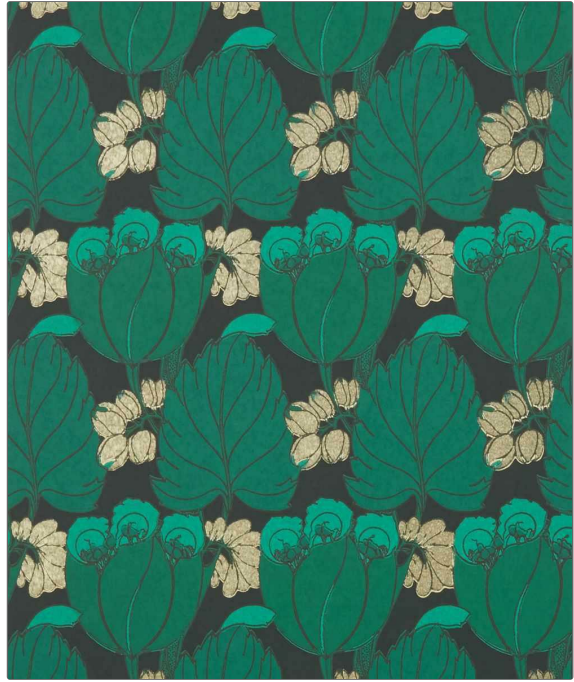

PATTERN Regency Tulip WP
COLOR Jade

BRAND Liberty of London
APPLICATION Wallcovering

CATEGORIES Non - Woven, ASTM-E84, Wallpaper, En 15102, Prints
BOOK LOL Modern Collector Wallpaper

COLORS Gold, Green, Aqua / Teal
DESIGN TYPES Floral, Leaves, Tropical / Botanical

SCALE Medium

WIDTH	VERTICAL REPEAT	HORIZONTAL REPEAT	CONTENT
20.50 in (52.07 cm)	10.30 in (26.16 cm)	6.80 in (17.27 cm)	100% Paper
BACKING	FIRE CODES	PRODUCT NUMBER	DATE BOOKED
Pretrimmed	Passes ASTM-E84, Ce Mark Certified, Passes EN15102	5984205	05/2021
COUNTRY			
United Kingdom			