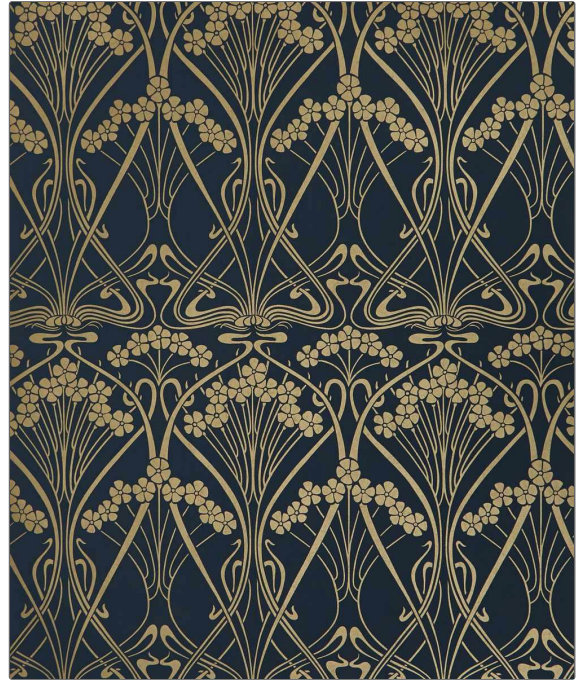

FABRICUT® Wallcovering Product Details

PATTERN **Ianthe Mono WP**
COLOR **504**

BRAND
Liberty of London

APPLICATION
Wallcovering

CATEGORIES
Non - Woven, ASTM-E84, Wallpaper, En 15102, Prints

COLORS
Navy, Gold

DESIGN TYPES
Floral

SCALE
Large

WIDTH	VERTICAL REPEAT	HORIZONTAL REPEAT	CONTENT
27.00 in (68.58 cm)	17.90 in (45.47 cm)	8.90 in (22.61 cm)	100% Paper
BACKING	FIRE CODES	PRODUCT NUMBER	COUNTRY
Pretrimmed	Passes ASTM-E84, Ce Mark Certified, Passes EN15102	5985904	United Kingdom