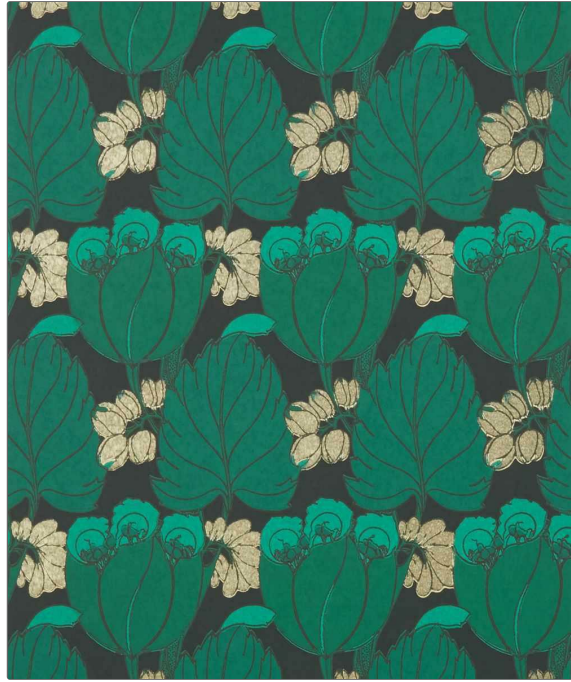

FABRICUT® Wallcovering Product Details

PATTERN Regency Tulip WP
COLOR 505

BRAND Liberty of London
APPLICATION Wallcovering

CATEGORIES Non - Woven, ASTM-E84, Wallpaper, En 15102, Prints
COLORS Gold, Green, Aqua / Teal

DESIGN TYPES Floral, Leaves, Tropical / Botanical
SCALE Medium

WIDTH	VERTICAL REPEAT	HORIZONTAL REPEAT	CONTENT
20.50 in (52.07 cm)	10.30 in (26.16 cm)	6.80 in (17.27 cm)	100% Paper
BACKING	FIRE CODES	PRODUCT NUMBER	COUNTRY
Pretrimmed	Passes ASTM-E84, Ce Mark Certified, Passes EN15102	5991805	United Kingdom