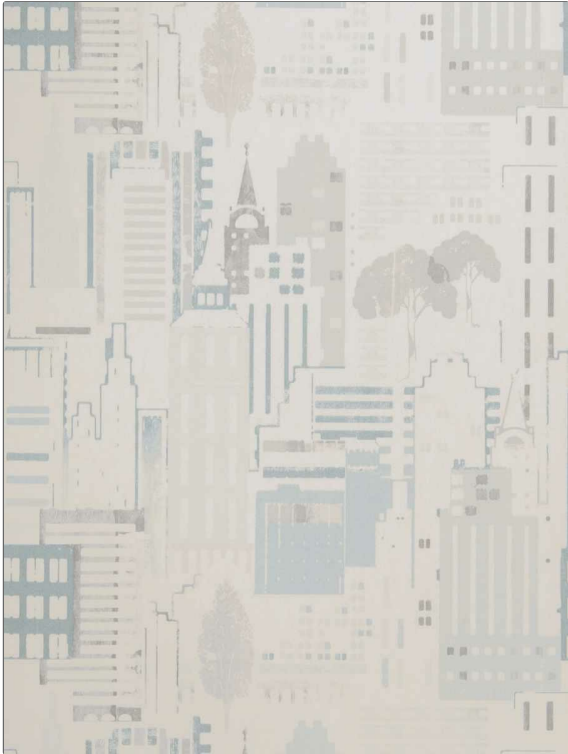

FABRICUT® Wallcovering Product Details

PATTERN 50065W Esplanade
COLOR 501

BRAND	APPLICATION
Fabricut	Wallcovering
CATEGORIES	COLORS
Non - Woven, Wallpaper, En 15102, Prints	Grey, Aqua / Teal
DESIGN TYPES	SCALE
Kids, Novelty, Print Pattern, Architectural / Classical, Contemporary / Modern, Abstract	Medium

WIDTH	VERTICAL REPEAT	HORIZONTAL REPEAT	CONTENT
20.50 in (52.07 cm)	20.50 in (52.07 cm)	20.50 in (52.07 cm)	71% Cellulose, 29% Polyester
BACKING	FIRE CODES	PRODUCT NUMBER	COUNTRY
Pretrimmed	Ce Mark Certified, Passes EN15102	5992801	Sweden