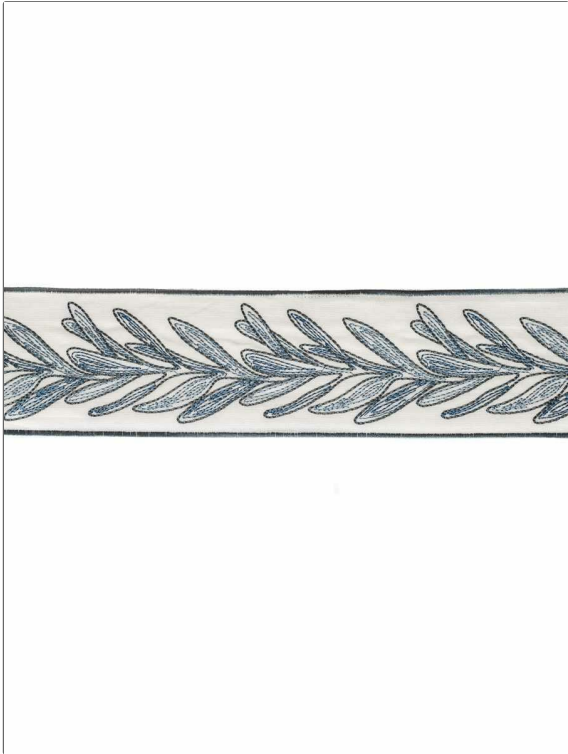

# FABRICUT<sup>®</sup> Trimming Product Details

**PATTERN** Lachapelle  
**COLOR** 01

**BRAND**  
**Fabricut**

**APPLICATION**  
**Trimming**

**USES**  
**Bedding, Window, Accessories, Furniture**

**CATEGORIES**  
**Braids / Borders / Tape**

**COLORS**  
**Blue**

**DESIGN TYPES**  
**Embroidery, Floral, Leaves, Botanical**

WIDTH	VERTICAL REPEAT	HORIZONTAL REPEAT	CONTENT
3.25 in (8.26 cm)	4.00 in (10.16 cm)	0.00 in (0.00 cm)	Embroidery: 100% Viscose, Base: 100% Linen
PRODUCT NUMBER	COUNTRY		
6010401	India		

**ADDITIONAL PRODUCT NOTES**

Exclusive Pattern, Border / Braid / Tape, Width: 3.25 In