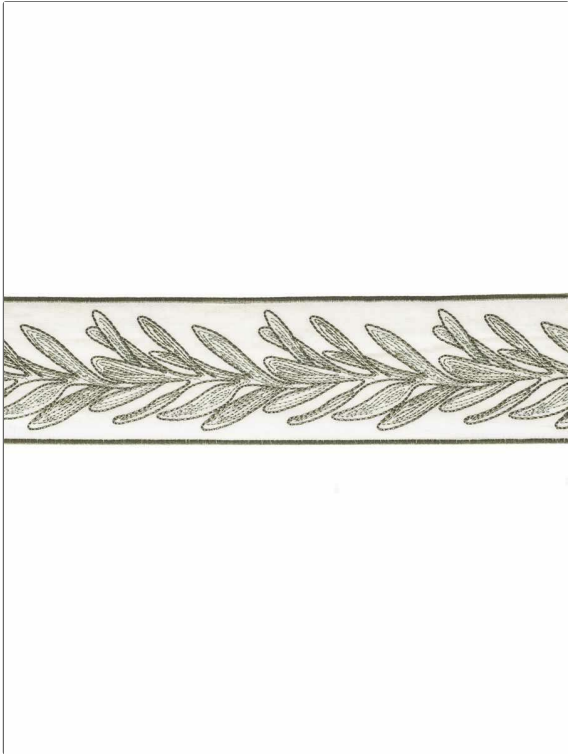

# FABRICUT<sup>®</sup> Trimming Product Details

**PATTERN** Lachapelle  
**COLOR** 04

**BRAND**  
**Fabricut**

**APPLICATION**  
**Trimming**

**USES**  
**Bedding, Window, Accessories, Furniture**

**CATEGORIES**  
**Braids / Borders / Tape**

**COLORS**  
**Green**

**DESIGN TYPES**  
**Embroidery, Floral, Leaves, Botanical**

WIDTH	VERTICAL REPEAT	HORIZONTAL REPEAT	CONTENT
3.25 in (8.26 cm)	4.00 in (10.16 cm)	0.00 in (0.00 cm)	Embroidery: 100% Viscose, Base: 100% Linen
PRODUCT NUMBER	COUNTRY		
6010404	India		

**ADDITIONAL PRODUCT NOTES**

Exclusive Pattern, Border / Braid / Tape, Width: 3.25 In