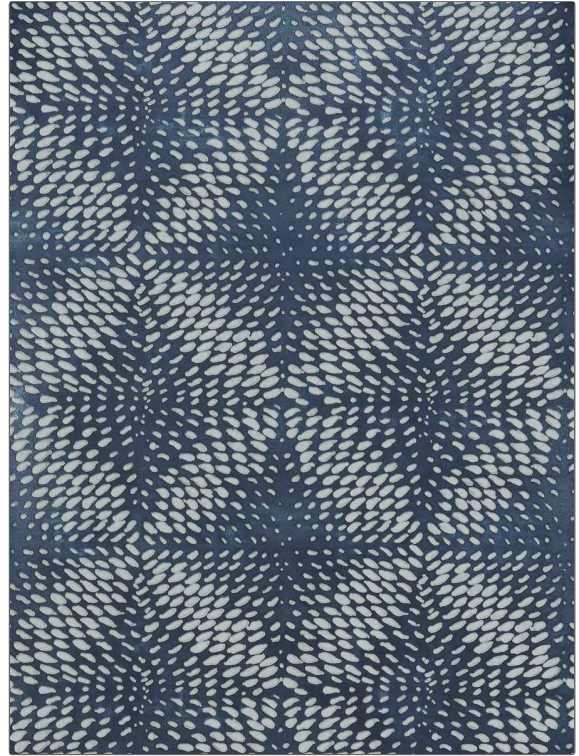

FABRICUT® Wallcovering Product Details

PATTERN 50372W Luxor
COLOR NAVY-01

BRAND

Fabricut

APPLICATION

Wallcovering

CATEGORIES

Non - Woven, Wallpaper, Prints

BOOK

Luxe Subtleties Wallcovering

COLORS

Blue

DESIGN TYPES

Print Pattern, Contemporary / Modern, Dots / Circles

SCALE

Large

WIDTH

20.50 in (52.07 cm)

VERTICAL REPEAT

20.87 in (53.01 cm)

HORIZONTAL REPEAT

20.50 in (52.07 cm)

CONTENT

Polyester, Cellulose