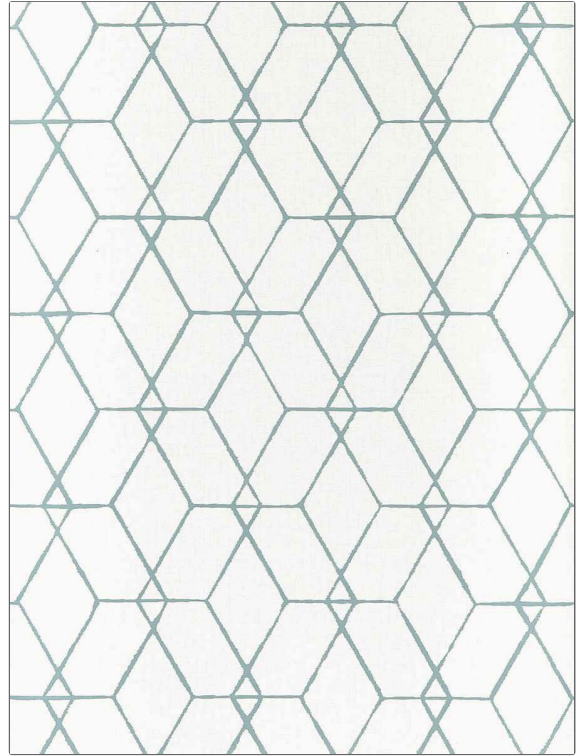

# FABRICUT® Wallcovering Product Details

**PATTERN** 50376W Perce  
**COLOR** 501

**BRAND**

**Fabricut**

**APPLICATION**

**Wallcovering**

**CATEGORIES**

**Non - Woven, Wallpaper,  
Prints**

**COLORS**

**Aqua / Teal**

**DESIGN TYPES**

**Geometric / Abstract,  
Lattice / Fretwork,  
Contemporary / Modern**

**SCALE**

**Medium**

**WIDTH**

**20.50 in (52.07 cm)**

**VERTICAL REPEAT**

**20.87 in (53.01 cm)**

**HORIZONTAL REPEAT**

**20.50 in (52.07 cm)**

**CONTENT**

**Polyester, Cellulose**

**BACKING**

**Strippable, Pretrimmed**