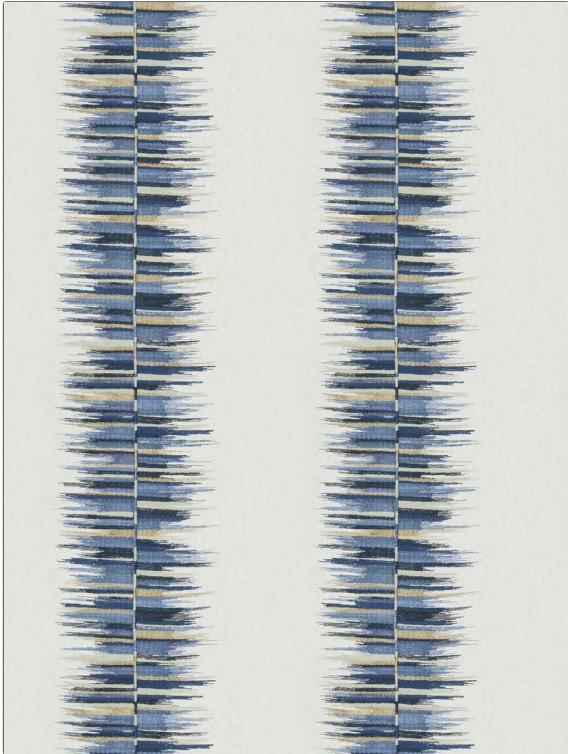

PATTERN **Supernova**
COLOR **03**

BRAND	APPLICATION
Fabricut	Fabric
USES	CATEGORIES
Bedding, Drapery	Crewels / Embroideries
COLORS	DESIGN TYPES
Blue	Embroidery, Global / Ethnic, Stripes
SCALE	RAILROADED
Large	Not Railroaded

WIDTH	VERTICAL REPEAT	HORIZONTAL REPEAT	CONTENT
50.00 in (127.00 cm)	15.25 in (38.74 cm)	12.50 in (31.75 cm)	Embroidery: 51% Viscose, 49% Polyester, Base: 100% Cotton
BACKING	PRODUCT NUMBER	COUNTRY	CLEANING CODES
	6119203	India	S

ADDITIONAL PRODUCT NOTES

Embroidered Textiles Are Not, Guaranteed For Precise Color, Matching And Colorfastness., Color Placement Of Embroidery, May Vary. All Measurements, Quoted For Repeats Are, Approximate.