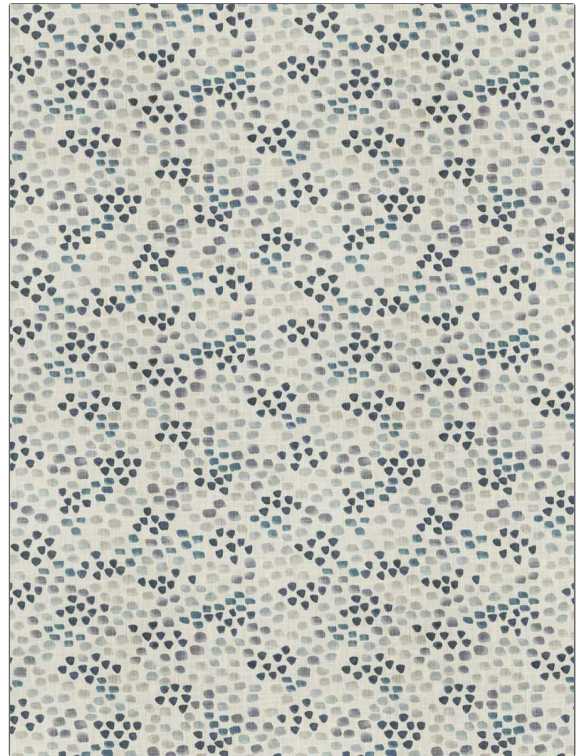

**PATTERN** Normids  
**COLOR** 01

<b>BRAND</b>	<b>APPLICATION</b>
Fabricut	Fabric
<b>USES</b>	<b>CATEGORIES</b>
Bedding, Drapery, Multipurpose, Upholstery	Prints
<b>COLORS</b>	<b>DESIGN TYPES</b>
Blue, Navy	Geometric, Print Pattern, Contemporary / Modern, Dots / Circles
<b>SCALE</b>	<b>RAILROADED</b>
Large	Not Railroaded

<b>WIDTH</b>	<b>FINISH</b>	<b>VERTICAL REPEAT</b>	<b>HORIZONTAL REPEAT</b>
54.00 in (137.16 cm)	Soil & Stain Repellent Finish	25.25 in (64.14 cm)	27.00 in (68.58 cm)
<b>CONTENT</b>	<b>BACKING</b>	<b>FIRE CODES</b>	<b>DOUBLE RUBS</b>
100% Cotton		UFAC Class I	Exceeds 12,000 Double Rubs (Wyzenbeek Method)
<b>PRODUCT NUMBER</b>	<b>COUNTRY</b>	<b>CLEANING CODES</b>	
6123901	Pakistan	S	