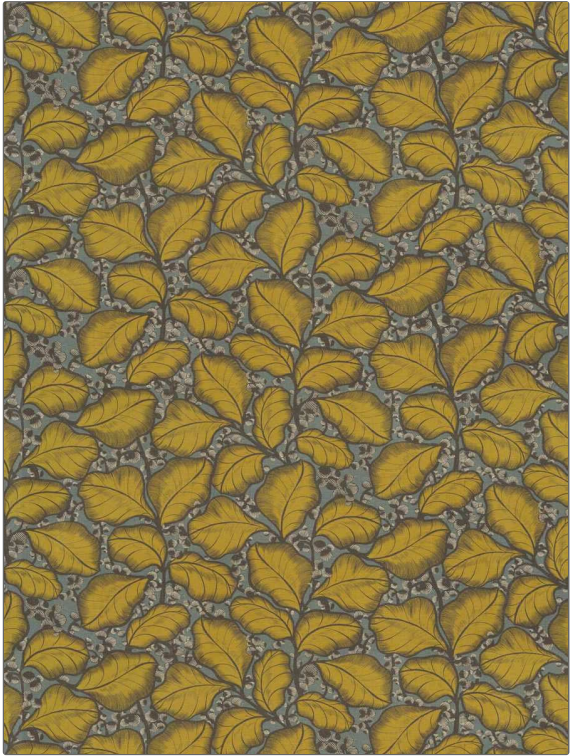

PATTERN Bolide Leaf
COLOR 02

BRAND	APPLICATION
Fabricut	Fabric
USES	CATEGORIES
Bedding, Drapery, Multipurpose	Prints
COLORS	DESIGN TYPES
Gold, Aqua / Teal	Leaves, Print Pattern, Contemporary / Modern
SCALE	RAILOADED
Large	Not Railed

WIDTH	VERTICAL REPEAT	HORIZONTAL REPEAT	CONTENT
54.00 in (137.16 cm)	25.13 in (63.83 cm)	27.00 in (68.58 cm)	55% Linen, 45% Viscose
BACKING	DOUBLE RUBS	PRODUCT NUMBER	COUNTRY
	Exceeds 18,000 Double Rubs	6157702	Italy
CLEANING CODES			
S			

ADDITIONAL PRODUCT NOTES

Passes 18,000 Martindale Tst, Half Drop Repeat, Exclusive Pattern