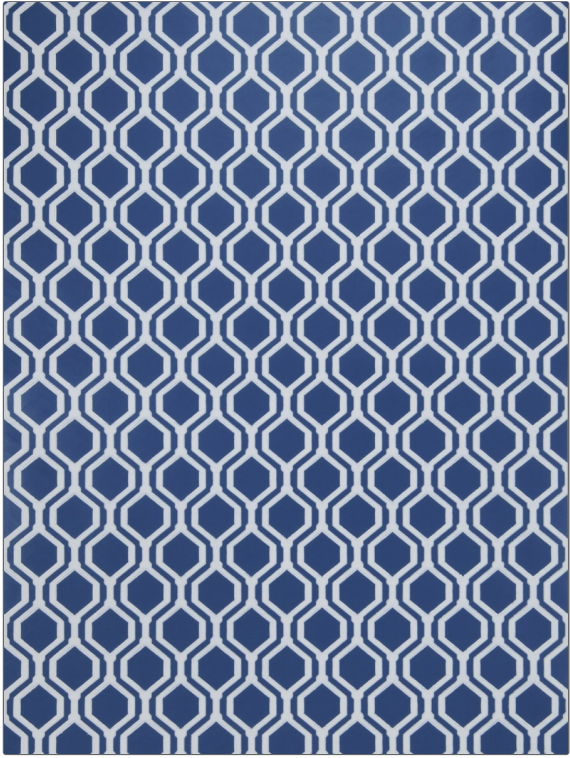

# Wallcovering Product Details

**PATTERN** 50078W Keys Geo  
**COLOR** Navy 04

**BRAND**  
**Fabricut**

**APPLICATION**  
**Wallcovering**

**CATEGORIES**  
**ASTM-E84, Wallpaper, En 15102, Prints**

**BOOK**  
**Color Portfolio Wallcovering 8-2015 Color Portfolio Aquamarine Wallcovering**

**COLORS**  
**Blue, Navy, White**

**DESIGN TYPES**  
**Geometric / Abstract, Lattice / Fretwork, Print Pattern, Architectural / Classical**

**SCALE**  
**Small**

<b>WIDTH</b>	<b>VERTICAL REPEAT</b>	<b>HORIZONTAL REPEAT</b>	<b>CONTENT</b>
27.00 in (68.58 cm)	25.25 in (64.14 cm)	27.00 in (68.58 cm)	100% Cellulose
<b>BACKING</b>	<b>FIRE CODES</b>	<b>PRODUCT NUMBER</b>	<b>DATE BOOKED</b>
Pretrimmed	Ce Mark Certified, Passes EN15102	6349104	12/2015
<b>COUNTRY</b>			
USA			