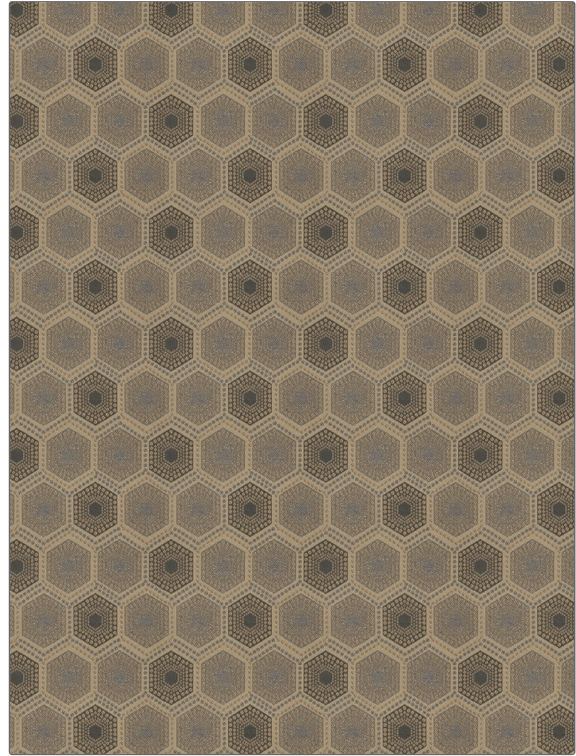

PATTERN Ceridwen
COLOR 01

BRAND	APPLICATION
Fabricut	Fabric
USES	CATEGORIES
Upholstery	Wovens, Crypton
COLORS	DESIGN TYPES
Linen, Gold	Geometric, Contemporary / Modern, Dots / Circles
SCALE	RAILROADED
Medium	Not Railroaded

WIDTH	FINISH	VERTICAL REPEAT	HORIZONTAL REPEAT
56.00 in (142.24 cm)	Crypton	5.25 in (13.34 cm)	7.40 in (18.80 cm)
CONTENT	BACKING	FIRE CODES	DOUBLE RUBS
72% Recycled Polyester, 28% Polyester	Crypton® Backing	UFAC Class I / NFPA 260	Exceeds 51,000 Double Rubs (Wyzenbeek Method)
PRODUCT NUMBER	COUNTRY	CLEANING CODES	
6364601	USA	W	

ADDITIONAL PRODUCT NOTES

Crypton, Crypton® Backing, Exclusive Pattern