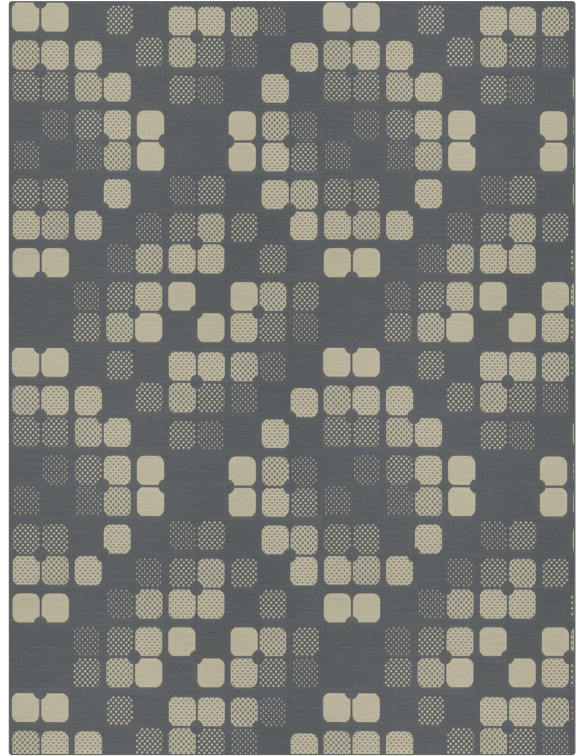

PATTERN Yara
COLOR Silver

BRAND	APPLICATION
Fabricut	Fabric
USES	CATEGORIES
Upholstery	Wovens, Crypton, Eco / Environment Plus
COLORS	DESIGN TYPES
Grey	Check / Plaid, Contemporary / Modern, Abstract
SCALE	RAILROADED
Medium	Not Railroaded

WIDTH	FINISH	VERTICAL REPEAT	HORIZONTAL REPEAT
56.00 in (142.24 cm)	Crypton	16.50 in (41.91 cm)	14.90 in (37.85 cm)
CONTENT	BACKING	FIRE CODES	DOUBLE RUBS
58% Polyester, 42% Recycled Polyester	Crypton® Backing	UFAC Class I / NFPA 260	Exceeds 60,000 Double Rubs (Wyzenbeek Method)
PRODUCT NUMBER	COUNTRY	CLEANING CODES	
6365803	USA	W	