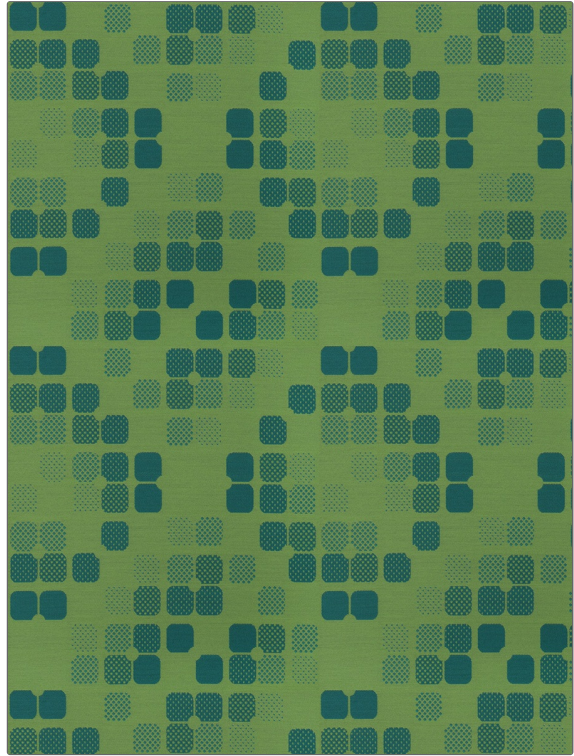

PATTERN Yara
COLOR 01

BRAND	APPLICATION
Fabricut	Fabric
USES	CATEGORIES
Upholstery	Wovens, Crypton, Eco / Environment Plus
COLORS	DESIGN TYPES
Green	Check / Plaid, Contemporary / Modern, Abstract
SCALE	RAILROADED
Medium	Not Railroaded

WIDTH	FINISH	VERTICAL REPEAT	HORIZONTAL REPEAT
56.00 in (142.24 cm)	Crypton	16.50 in (41.91 cm)	14.90 in (37.85 cm)
CONTENT	BACKING	FIRE CODES	DOUBLE RUBS
58% Polyester, 42% Recycled Polyester	Crypton® Backing	UFAC Class I / NFPA 260	Exceeds 60,000 Double Rubs (Wyzenbeek Method)
PRODUCT NUMBER	COUNTRY	CLEANING CODES	
6365901	USA	W	