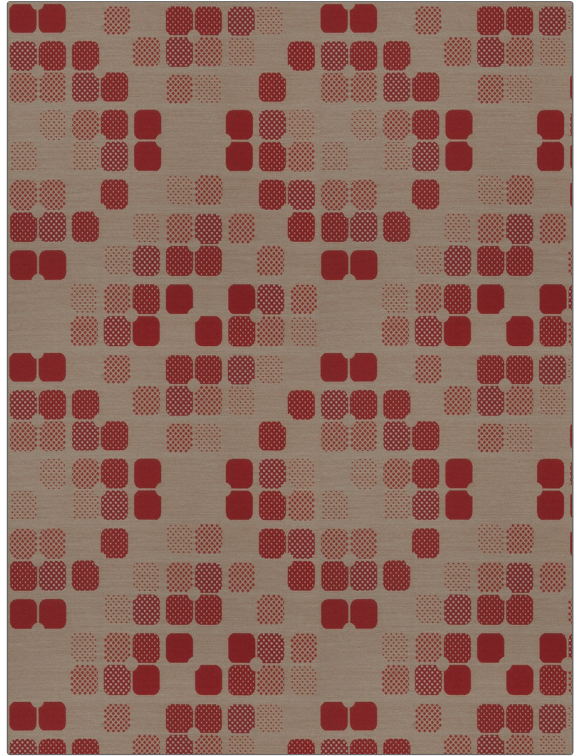

PATTERN Yara
COLOR 02

BRAND	APPLICATION
Fabricut	Fabric
USES	CATEGORIES
Upholstery	Wovens, Crypton, Eco / Environment Plus
COLORS	DESIGN TYPES
Linen, Red	Check / Plaid, Contemporary / Modern, Abstract
SCALE	RAILROADED
Medium	Not Railroaded

WIDTH	FINISH	VERTICAL REPEAT	HORIZONTAL REPEAT
56.00 in (142.24 cm)	Crypton	16.50 in (41.91 cm)	14.90 in (37.85 cm)
CONTENT	BACKING	FIRE CODES	DOUBLE RUBS
58% Polyester, 42% Recycled Polyester	Crypton® Backing	UFAC Class I / NFPA 260	Exceeds 60,000 Double Rubs (Wyzenbeek Method)
PRODUCT NUMBER	COUNTRY	CLEANING CODES	
6365902	USA	W	

ADDITIONAL PRODUCT NOTES

Crypton, Crypton® Backing, Exclusive Pattern