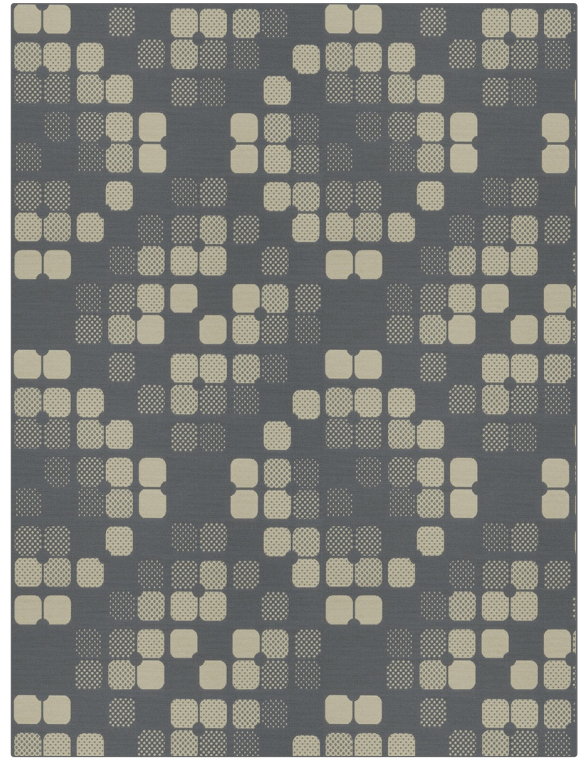

PATTERN Yara
COLOR 03

BRAND	APPLICATION
Fabricut	Fabric
USES	CATEGORIES
Upholstery	Wovens, Crypton, Eco / Environment Plus
COLORS	DESIGN TYPES
Grey	Check / Plaid, Contemporary / Modern, Abstract
SCALE	RAILROADED
Medium	Not Railroaded

WIDTH	FINISH	VERTICAL REPEAT	HORIZONTAL REPEAT
56.00 in (142.24 cm)	Crypton	16.50 in (41.91 cm)	14.90 in (37.85 cm)
CONTENT	BACKING	FIRE CODES	DOUBLE RUBS
58% Polyester, 42% Recycled Polyester	Crypton® Backing	UFAC Class I / NFPA 260	Exceeds 60,000 Double Rubs (Wyzenbeek Method)
PRODUCT NUMBER	COUNTRY	CLEANING CODES	
6365903	USA	W	

ADDITIONAL PRODUCT NOTES

Crypton, Crypton® Backing, Exclusive Pattern