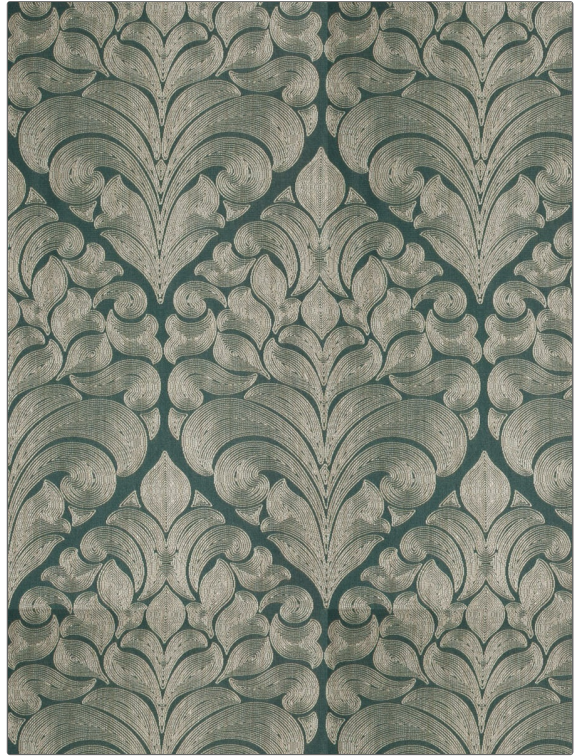

PATTERN Chandelier
COLOR Celestial

BRAND	APPLICATION
Fabricut	Fabric
USES	CATEGORIES
Upholstery	Wovens
COLORS	DESIGN TYPES
Aqua / Teal	Jacquard Pattern, Medallion, Contemporary / Modern, Damask
SCALE	RAILROADED
Large	Railroaded

WIDTH	FINISH	VERTICAL REPEAT	HORIZONTAL REPEAT
58.00 in (147.32 cm)	Soil & Stain Repellent Finish	29.25 in (74.30 cm)	15.25 in (38.74 cm)
CONTENT	BACKING	FIRE CODES	DOUBLE RUBS
66% Rayon, 20% Nylon, 14% Polyester	100% Acrylic Backing	UFAC Class I / NFPA 260	Exceeds 30,000 Double Rubs (Wyzenbeek Method)
PRODUCT NUMBER	COUNTRY	CLEANING CODES	
6434604	USA	S	

ADDITIONAL PRODUCT NOTES
 Soil & Stain Repellent Finish, Pfas-Free, Ca Tb 117-2013, 100% Acrylic Backing, Shown Railroaded, Exclusive Pattern