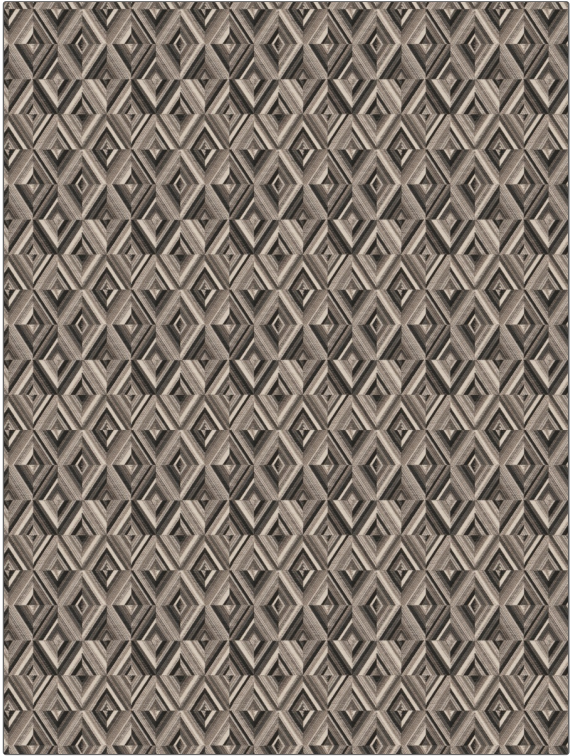

**PATTERN** Diamond Trump  
**COLOR** 02

<b>BRAND</b>	<b>APPLICATION</b>
Fabricut	Fabric
<b>USES</b>	<b>CATEGORIES</b>
Bedding, Drapery, Multipurpose	Wovens
<b>COLORS</b>	<b>DESIGN TYPES</b>
Grey	Contemporary / Modern, Diamond
<b>SCALE</b>	<b>RAILROADED</b>
Medium	Not Railroaded

<b>WIDTH</b>	<b>VERTICAL REPEAT</b>	<b>HORIZONTAL REPEAT</b>	<b>CONTENT</b>
54.00 in (137.16 cm)	6.75 in (17.14 cm)	4.75 in (12.06 cm)	100% Polyester
<b>BACKING</b>	<b>DOUBLE RUBS</b>	<b>PRODUCT NUMBER</b>	<b>COUNTRY</b>
	Exceeds 50,000 Double Rubs (Wyzenbeek Method)	6450402	India
<b>CLEANING CODES</b>			
S			