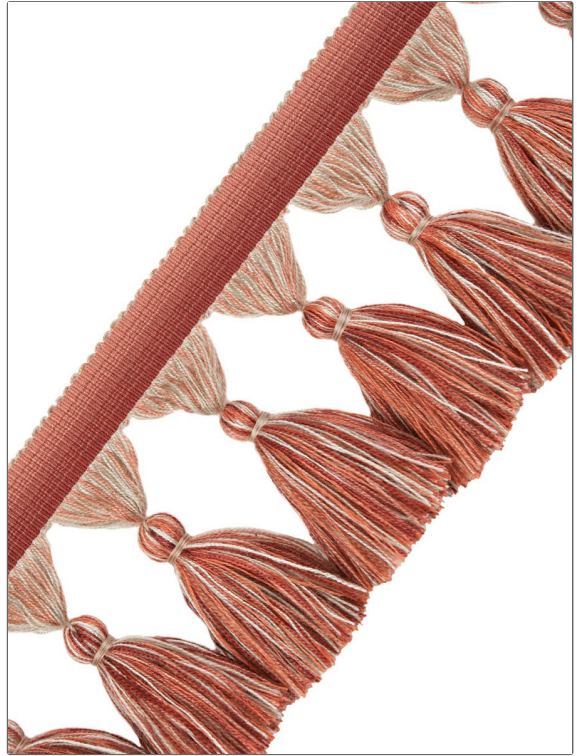

# FABRICUT<sup>®</sup> Trimming Product Details

**PATTERN** Lionie  
**COLOR** Deep Coral

**BRAND**

**Fabricut**

**USES**

**Bedding, Window,  
Accessories**

**COLORS**

**Red**

**APPLICATION**

**Trimming**

**CATEGORIES**

**Tassel / Onion / Ball Fringe**

**VERTICAL REPEAT**

**0.00 in (0.00 cm)**

**HORIZONTAL REPEAT**

**0.00 in (0.00 cm)**

**CONTENT**

**33% Viscose, 33% Acrylic,  
31% Linen, 3% Polyester**

**PRODUCT NUMBER**

**6549603**

**COUNTRY**

**China**

**ADDITIONAL PRODUCT NOTES**

**Exclusive Pattern, Tassel Fringe, Header Width: 0.75 In, Total Length: 3.625 In**