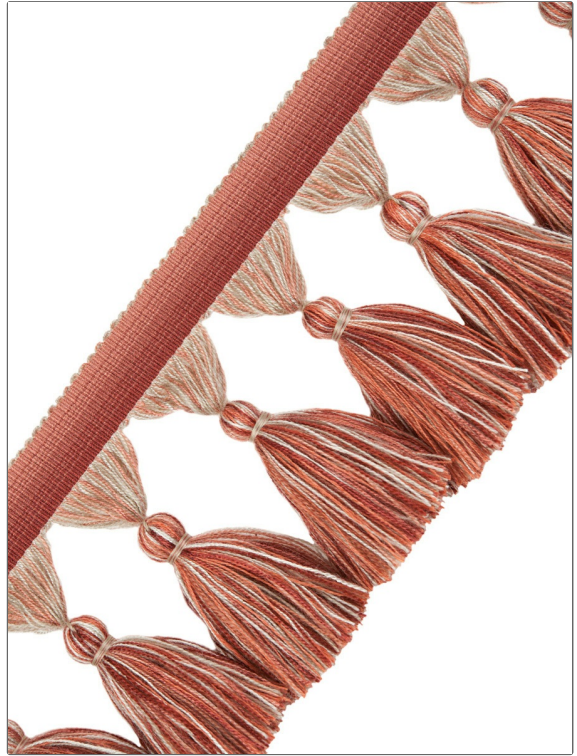

FABRICUT[®] Trimming Product Details

PATTERN **Lourwood**
COLOR **Deep Coral**

BRAND

Fabricut

APPLICATION

Trimming

USES

**Bedding, Window,
Accessories**

CATEGORIES

Tassel / Onion / Ball Fringe

COLORS

Red

VERTICAL REPEAT

0.00 in (0.00 cm)

HORIZONTAL REPEAT

0.00 in (0.00 cm)

CONTENT

**33% Viscose, 33% Acrylic,
31% Linen, 3% Polyester**

PRODUCT NUMBER

6682603

COUNTRY

China

ADDITIONAL PRODUCT NOTES

Exclusive Pattern, Tassel Fringe, Header Width: 0.75 In, Total Length: 3.625 In