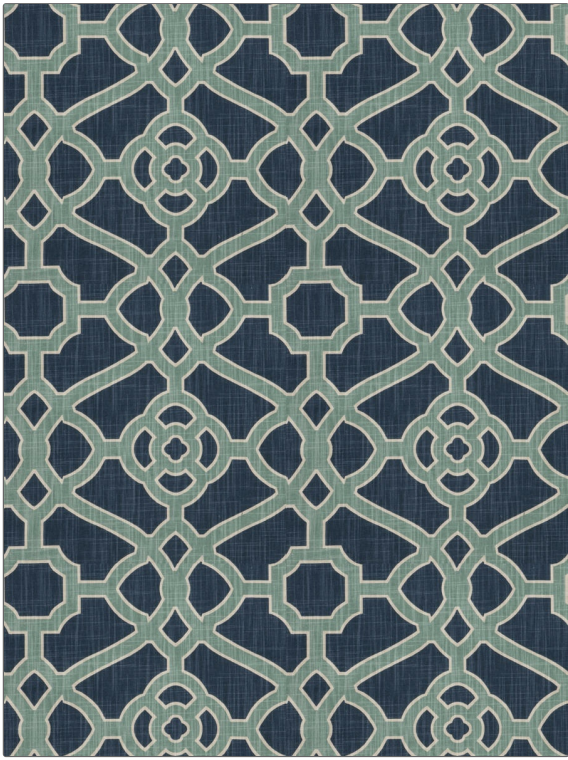

PATTERN Ali Lattice
COLOR Indigo

BRAND	APPLICATION
Fabricut	Fabric
USES	CATEGORIES
Bedding, Drapery, Multipurpose	Prints
COLORS	DESIGN TYPES
Blue, Navy	Lattice / Fretwork, Print Pattern
SCALE	RAILROADED
Large	Not Railroaded

WIDTH	FINISH	VERTICAL REPEAT	HORIZONTAL REPEAT
54.00 in (137.16 cm)	Soil & Stain Repellent Finish	13.50 in (34.29 cm)	13.50 in (34.29 cm)
CONTENT	BACKING	FIRE CODES	DOUBLE RUBS
100% Cotton		UFAC Class I	Exceeds 15,000 Double Rubs (Wyzenbeek Method)
PRODUCT NUMBER	COUNTRY	CLEANING CODES	
6706202	Printed In USA	S	