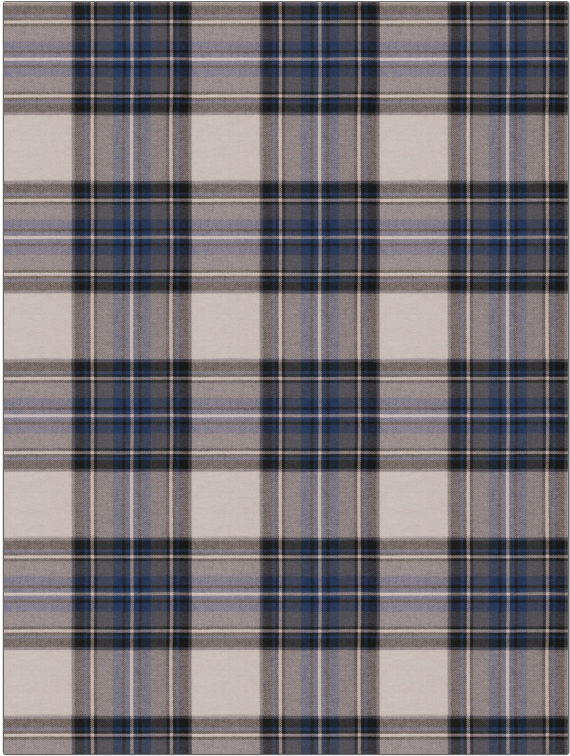

**PATTERN** Brookby  
**COLOR** Patriot

<b>BRAND</b>	<b>APPLICATION</b>
Fabricut	Fabric
<b>USES</b>	<b>CATEGORIES</b>
Multipurpose, Upholstery	Wovens
<b>COLORS</b>	<b>DESIGN TYPES</b>
Black, Grey, Blue	Check / Plaid
<b>SCALE</b>	<b>RAILROADED</b>
Large	Not Railed

<b>WIDTH</b>	<b>VERTICAL REPEAT</b>	<b>HORIZONTAL REPEAT</b>	<b>CONTENT</b>
54.00 in (137.16 cm)	9.00 in (22.86 cm)	9.00 in (22.86 cm)	89% Cotton, 11% Polyester
<b>BACKING</b>	<b>FIRE CODES</b>	<b>DOUBLE RUBS</b>	<b>PRODUCT NUMBER</b>
	UFAC Class I / NFPA 260	Exceeds 15,000 Double Rubs (Wyzenbeek Method)	6822301
<b>COUNTRY</b>	<b>CLEANING CODES</b>		
USA	S		