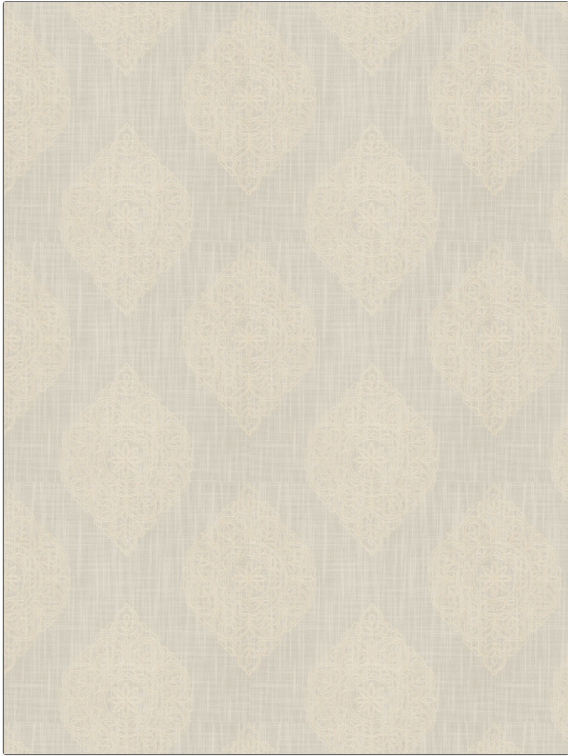

**PATTERN** Explosive Medallion  
**COLOR** 01

<b>BRAND</b>	<b>APPLICATION</b>
Fabricut	Fabric
<b>USES</b>	<b>CATEGORIES</b>
Bedding, Drapery	Crewels / Embroideries
<b>COLORS</b>	<b>DESIGN TYPES</b>
Off White / Ivory	Embroidery, Medallion
<b>SCALE</b>	<b>RAILROADED</b>
Medium	Not Railroaded

<b>WIDTH</b>	<b>VERTICAL REPEAT</b>	<b>HORIZONTAL REPEAT</b>	<b>CONTENT</b>
53.00 in (134.62 cm)	11.75 in (29.84 cm)	11.75 in (29.84 cm)	Embroidery: 100% Polyester, Base: 100% Polyester
<b>BACKING</b>	<b>PRODUCT NUMBER</b>	<b>COUNTRY</b>	<b>CLEANING CODES</b>
	6898001	China	S