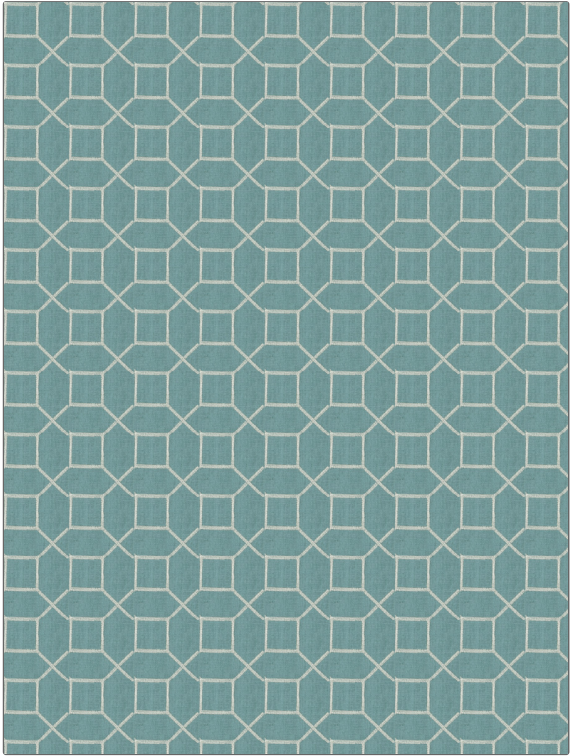

PATTERN Octarrific
COLOR 07

BRAND	APPLICATION
Fabricut	Fabric
USES	CATEGORIES
Bedding, Drapery	Crewels / Embroideries
COLORS	DESIGN TYPES
Aqua / Teal	Embroidery, Lattice / Fretwork
SCALE	RAILROADED
Medium	Not Railroaded

WIDTH	VERTICAL REPEAT	HORIZONTAL REPEAT	CONTENT
52.00 in (132.08 cm)	3.25 in (8.26 cm)	3.12 in (7.92 cm)	Embroidery: 100% Rayon, Base: 95% Polyester 5% Linen
BACKING	PRODUCT NUMBER	COUNTRY	CLEANING CODES
	6913607	China	S