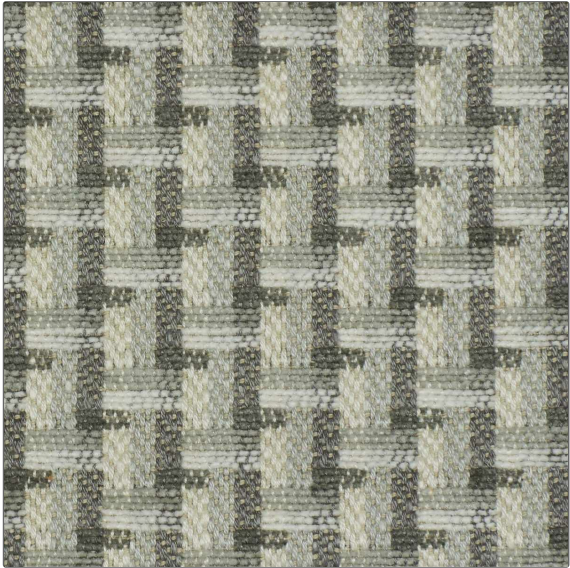

PATTERN Labirinto
COLOR Grey 09

BRAND	APPLICATION
Decortex	Fabric
USES	CATEGORIES
Upholstery	Wovens, Linen
BOOK	COLORS
Decortex Firenze 2021	Grey
DESIGN TYPES	SCALE
Geometric, Small Scale Woven	Small
RAILROADED	
Not Railroaded	

WIDTH	VERTICAL REPEAT	HORIZONTAL REPEAT	CONTENT
55.00 in (139.70 cm)	1.50 in (3.81 cm)	1.50 in (3.81 cm)	44% Viscose, 30% Cotton, 14% Linen, 12% Polyester
BACKING	DOUBLE RUBS	PRODUCT NUMBER	DATE BOOKED
	Exceeds 28,000 Double Rubs	6998309	03/2022
COUNTRY	CLEANING CODES		
Italy	S		